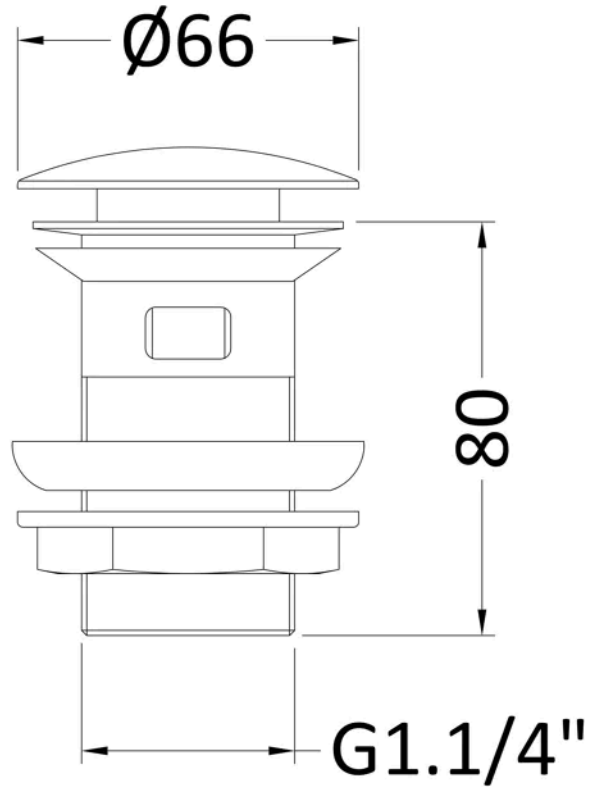

Sales Code: EK303

Barcode: 5055146129851

Brand: nuie

Description: Chrome Slotted Push Button Basin Waste

Product Dimensions

Product	61 x 61 x 97mm (H x W x D)
Packaged	100 x 65 x 65mm (H x W x D)
Nett Weight	0.3 kg
Packaged Weight	0.3 kg

Product Details

Country of Origin	China
Product Material	Brass
Waste Type	Push Button
Colour/Finish	Chrome
Style	Contemporary
Waste Shape	Round