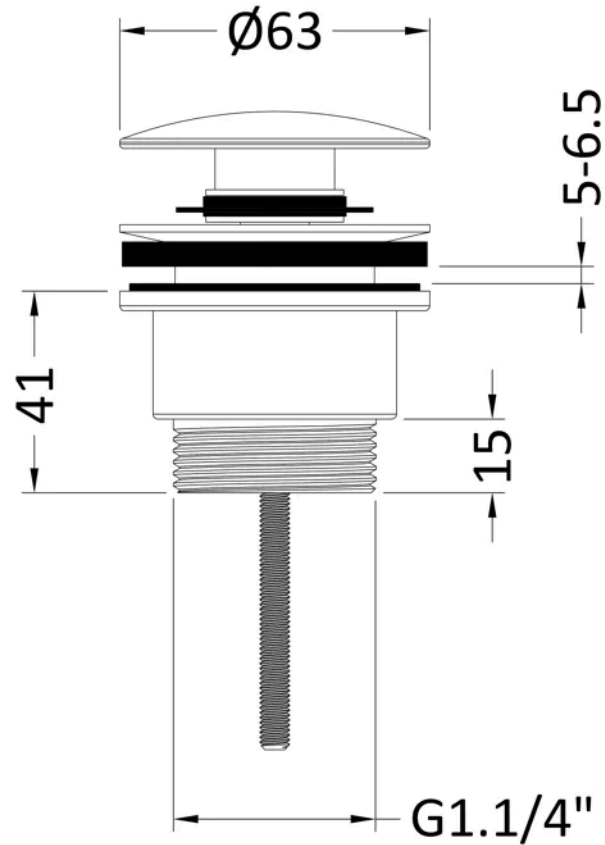

**Sales Code:** EK1510

**Barcode:** 5056678477021

**Brand:** nuie

**Description:** nuie Brushed Bronze Universal Push Button Basin Waste

**Product Dimensions**

Product	110 x 63 x 63mm (H x W x D)
Packaged	100 x 65 x 65mm (H x W x D)
Outer Box	225 x 330mm (H x W)
Nett Weight	0.34 kg
Packaged Weight	0.34 kg

**Packaging Details**

Label Size (mm)	50 x 100
Label Colour	White
Label Qty	2.0000

**Product Details**

Country of Origin	China
Product Material	Brass
Waste Type	Push Button
Colour/Finish	Brushed Bronze
Style	Contemporary
Waste Shape	Round