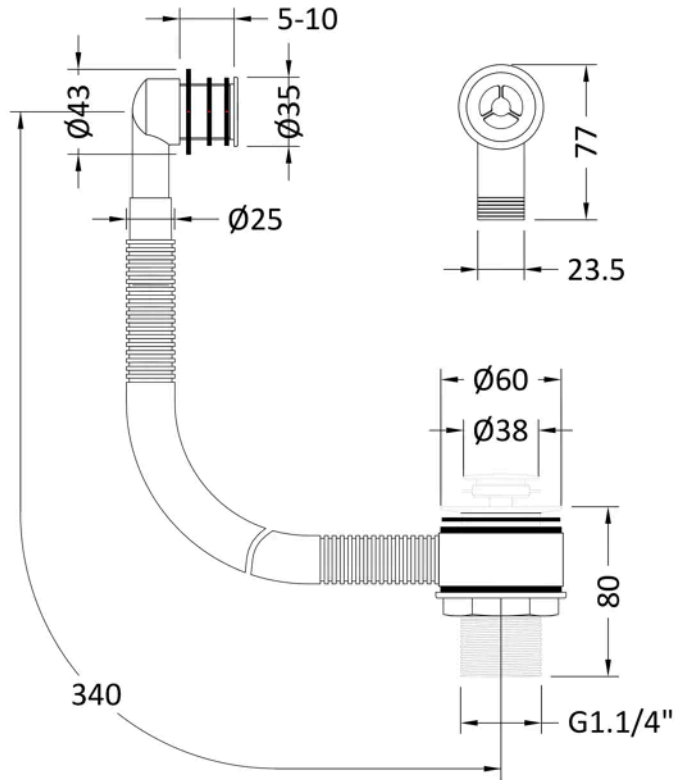

Sales Code: E821

Barcode: 5056678424278

Brand: nuie

Description: Brass Push Button Brushed Brass Stone Basin Waste With Overflow

Product Dimensions

Product	340 x 60 x 60mm (H x W x D)
Packaged	200 x 135 x 80mm (H x W x D)
Nett Weight	0.5 kg
Packaged Weight	0.5 kg

Product Details

Country of Origin	China
Product Material	Brass
Waste Type	Push Button
Colour/Finish	Brushed Brass
Style	Contemporary
Waste Shape	Round