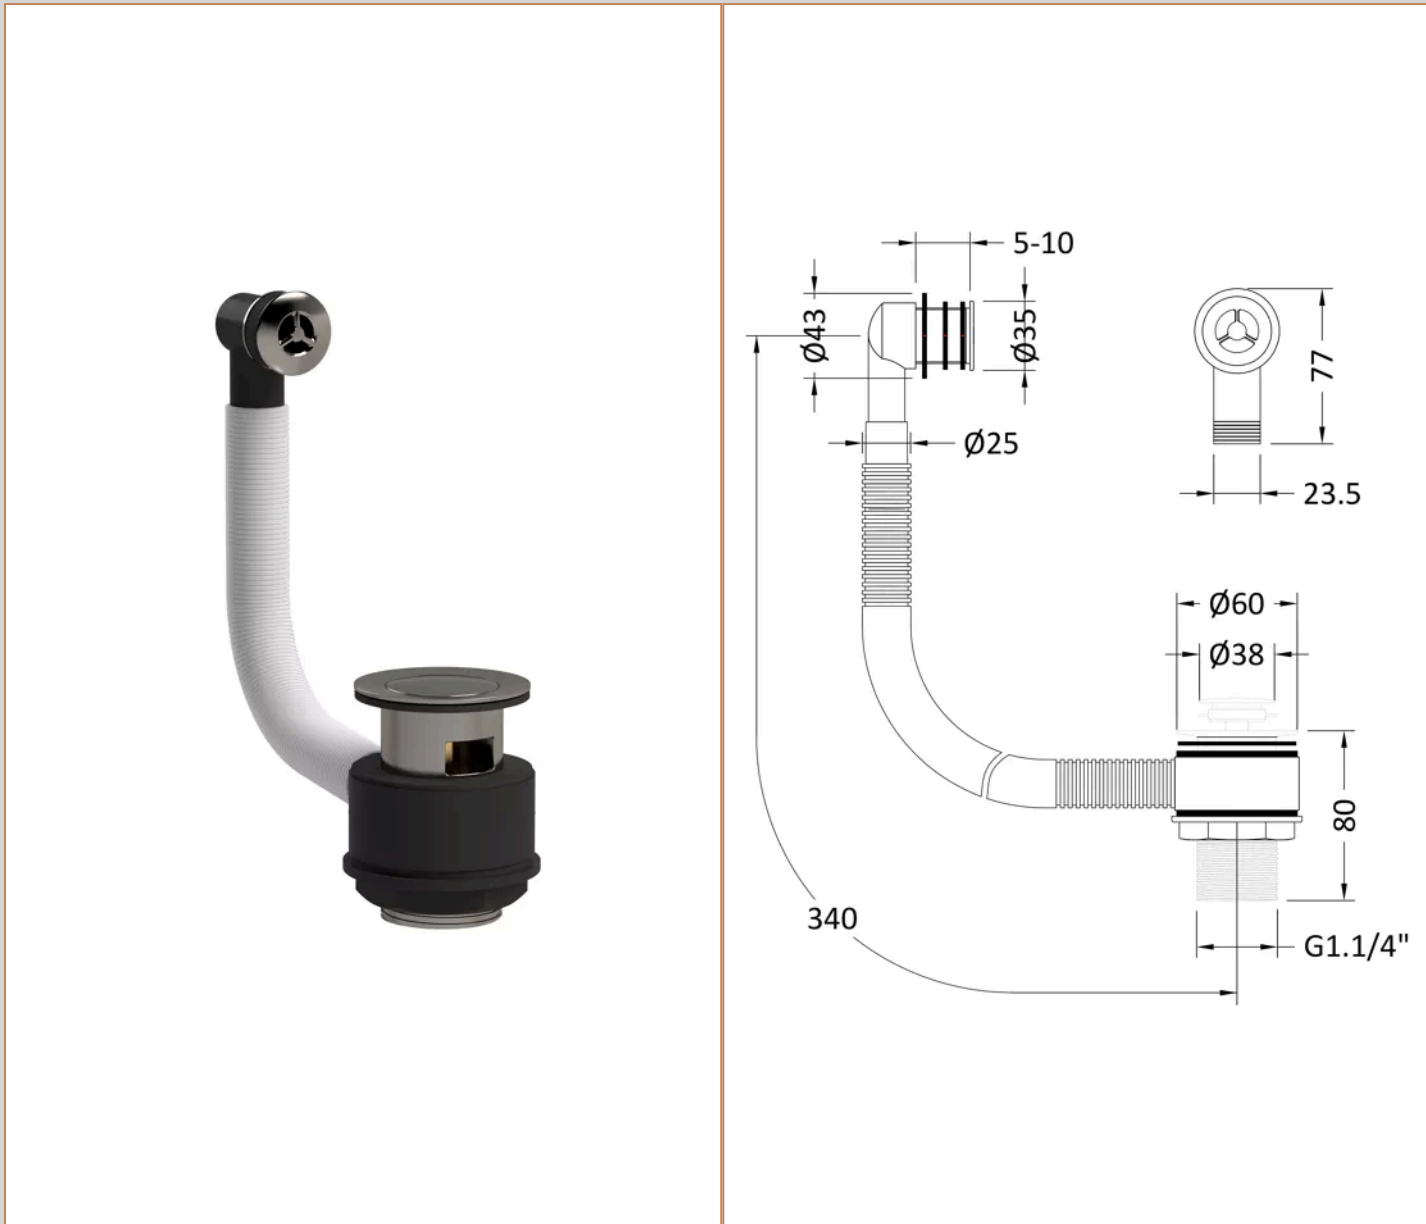

Sales Code: E721

Barcode: 5056678424247

Brand: nuie

Description: Brushed Pewter Stone Basin Waste With Brass Overflow

Product Dimensions

Product	340 x 60 x 60mm (H x W x D)
Packaged	200 x 135 x 80mm (H x W x D)
Nett Weight	0.5 kg
Packaged Weight	0.5 kg

Product Details

Country of Origin	China
Product Material	Brass
Waste Type	Push Button
Colour/Finish	Brushed Pewter
Style	Contemporary
Waste Shape	Round