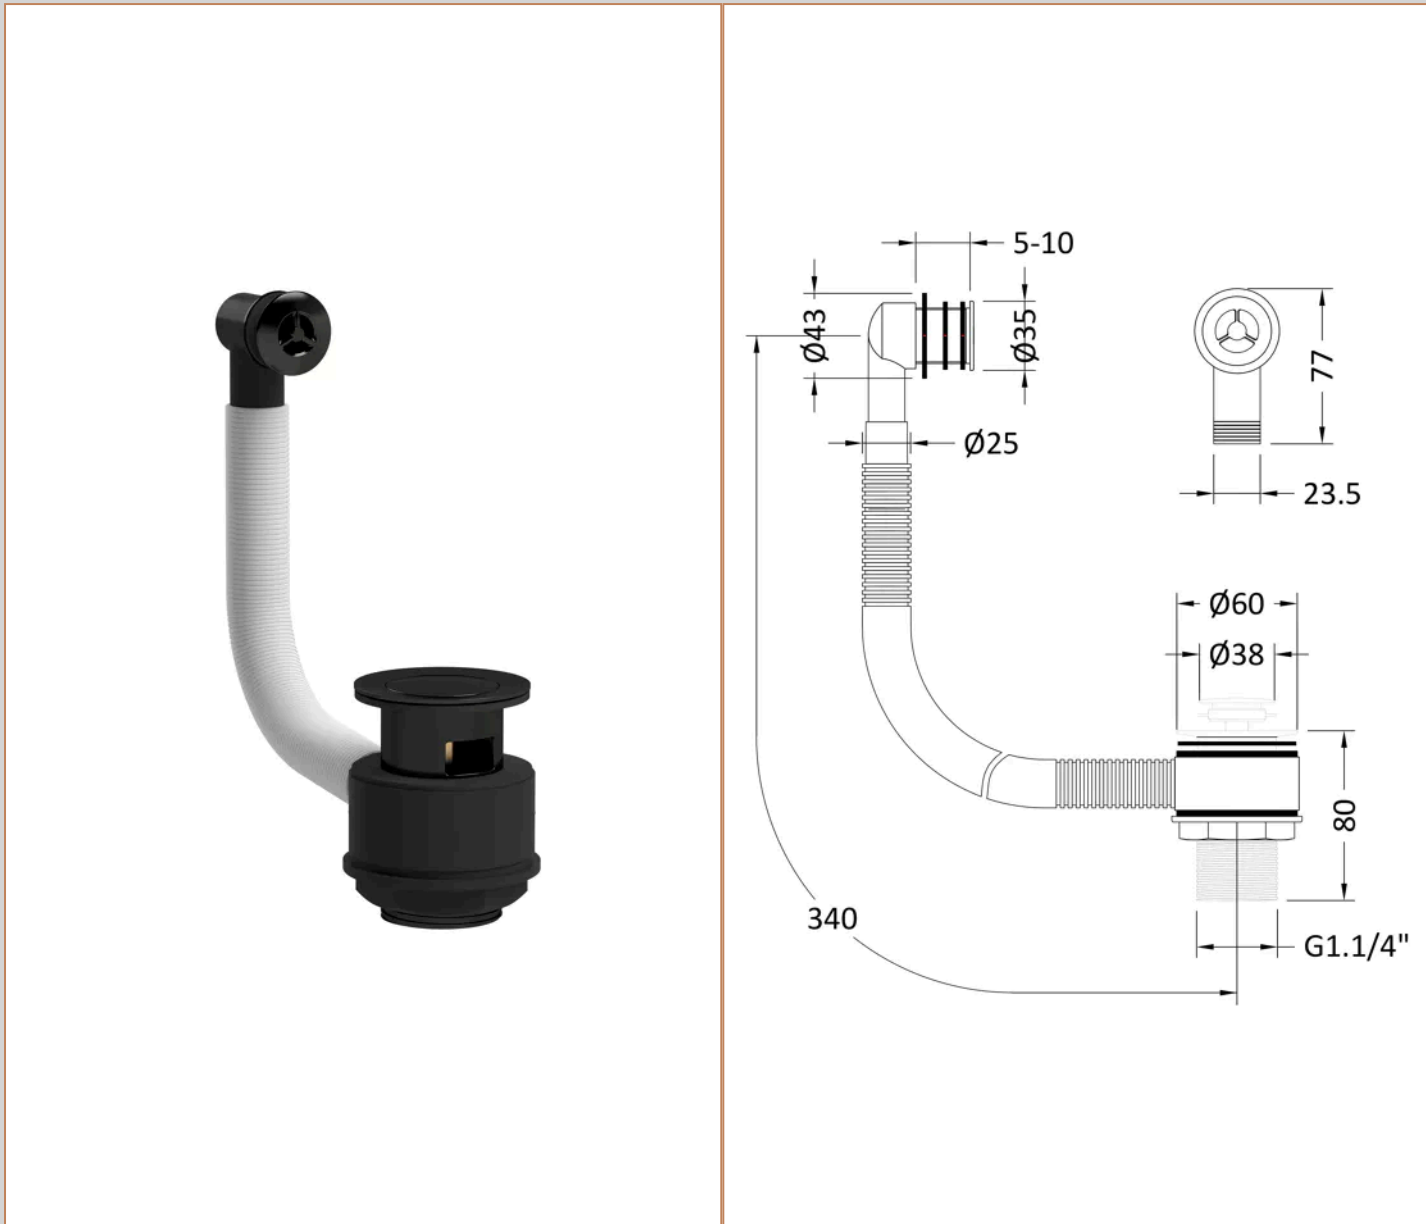

**Sales Code:** E421

**Barcode:** 5056678424261

**Brand:** nuie

**Description:** Matt Black Stone Basin Waste With Brass Overflow

**Product Dimensions**

Product	340 x 60 x 60mm (H x W x D)
Packaged	200 x 135 x 80mm (H x W x D)
Nett Weight	0.5 kg
Packaged Weight	0.5 kg

**Product Details**

Country of Origin	China
Product Material	Brass
Waste Type	Push Button
Colour/Finish	Matt Black
Style	Contemporary
Waste Shape	Round