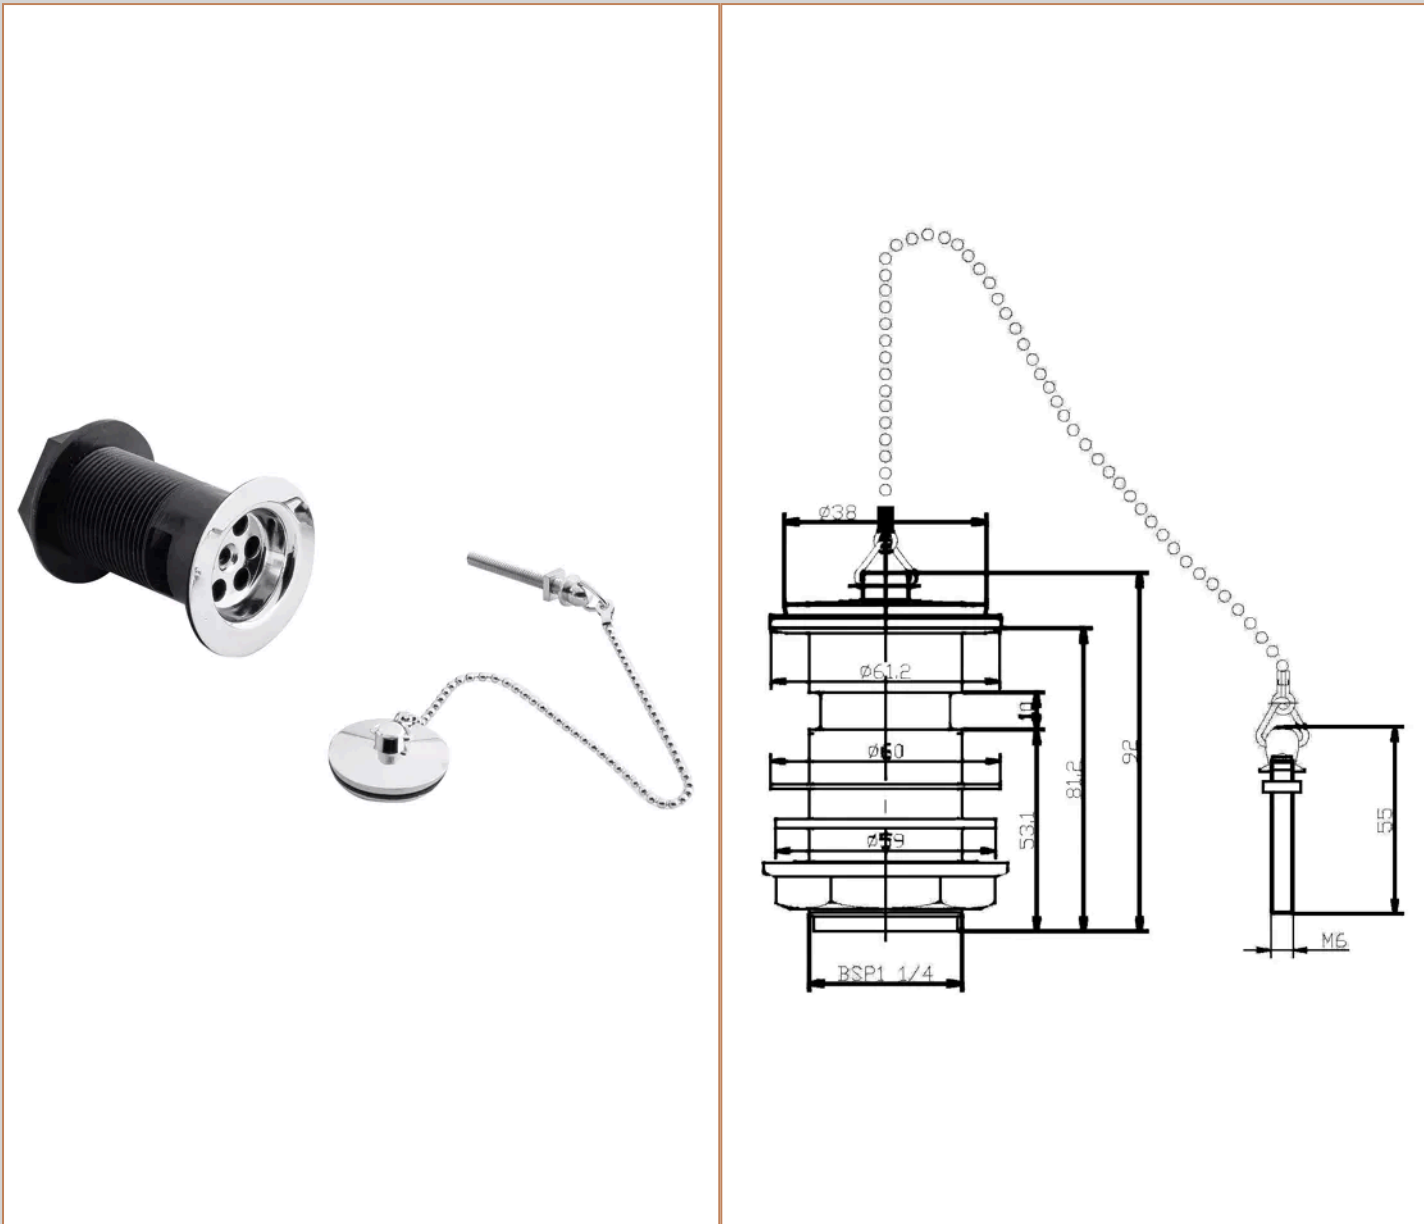

Sales Code: E395

Barcode: 5055146100775

Brand: nuie

Description: Chrome Plug With Chain Basin Waste

Product Dimensions

Product	61 x 61 x 81mm (H x W x D)
Packaged	210 x 140 x 55mm (H x W x D)
Nett Weight	0.11 kg
Packaged Weight	0.12 kg

Product Details

Country of Origin	China
Product Material	Brass
Waste Type	Plug / Chain
Colour/Finish	Chrome
Style	Contemporary
Waste Shape	Round