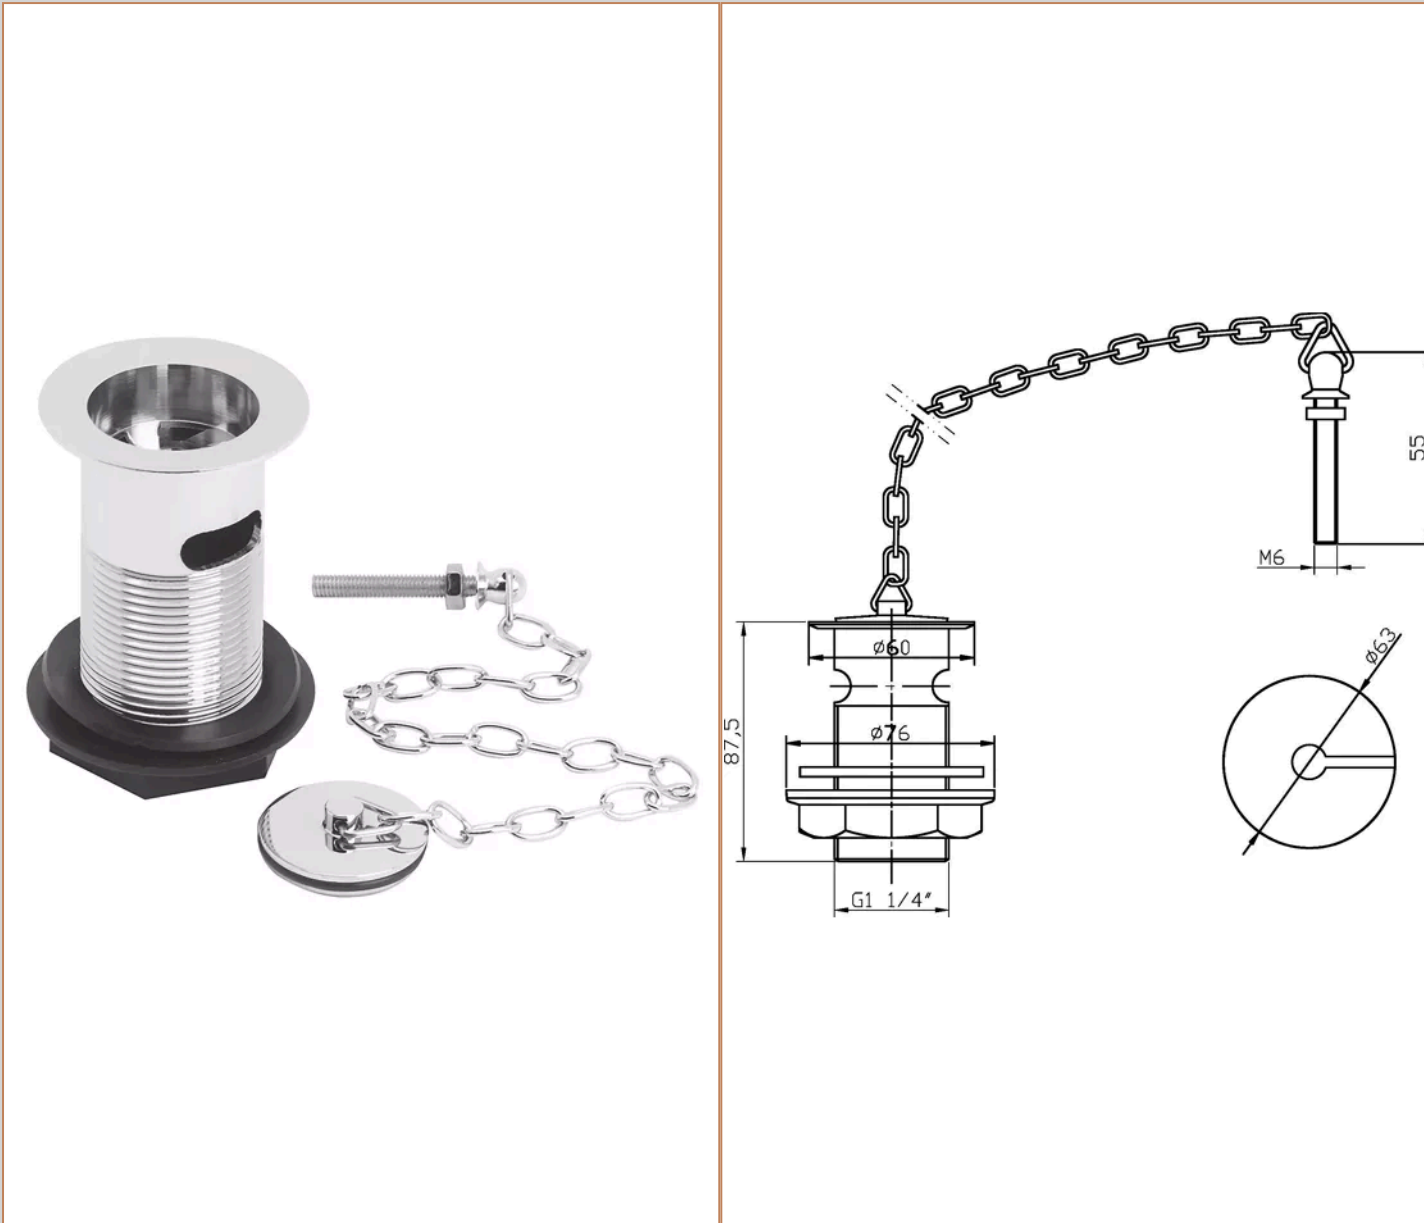

**Sales Code:** E353

**Barcode:** 5055146104902

**Brand:** nuie

**Description:** Chrome Plug With Chain Basin Waste

**Product Dimensions**

Product	88 x 60 x 60mm (H x W x D)
Packaged	100 x 70 x 70mm (H x W x D)
Nett Weight	0.28 kg
Packaged Weight	0.28 kg

**Product Details**

Country of Origin	China
Product Material	Brass
Waste Type	Plug / Chain
Colour/Finish	Chrome
Style	Contemporary
Waste Shape	Round