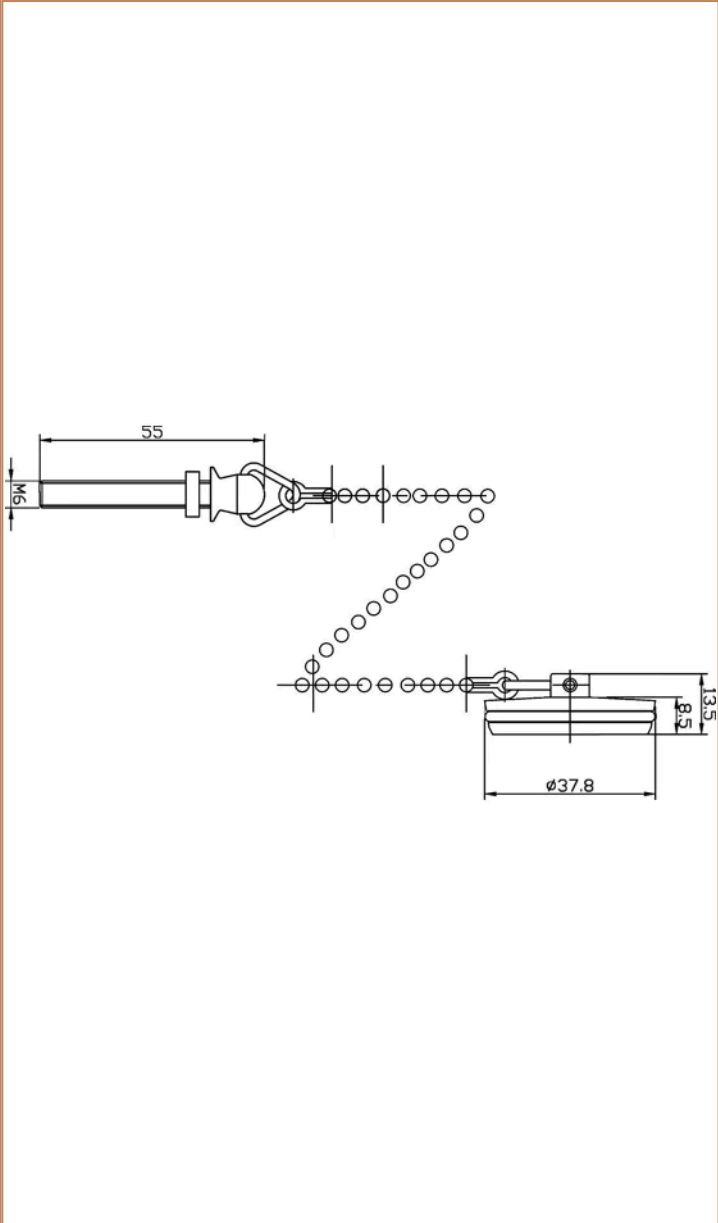

**Sales Code:** E343

**Barcode:** 5055146101987

**Brand:** nuie

**Description:** Chrome Plug With Chain Basin Waste

**Product Dimensions**

Product	38 x 38 x 14mm (H x W x D)
Packaged	10 x 70 x 90mm (H x W x D)
Nett Weight	0.04 kg
Packaged Weight	0.04 kg

**Product Details**

Country of Origin	China
Product Material	Brass
Waste Type	Plug / Chain
Colour/Finish	Chrome
Style	Contemporary
Waste Shape	Round