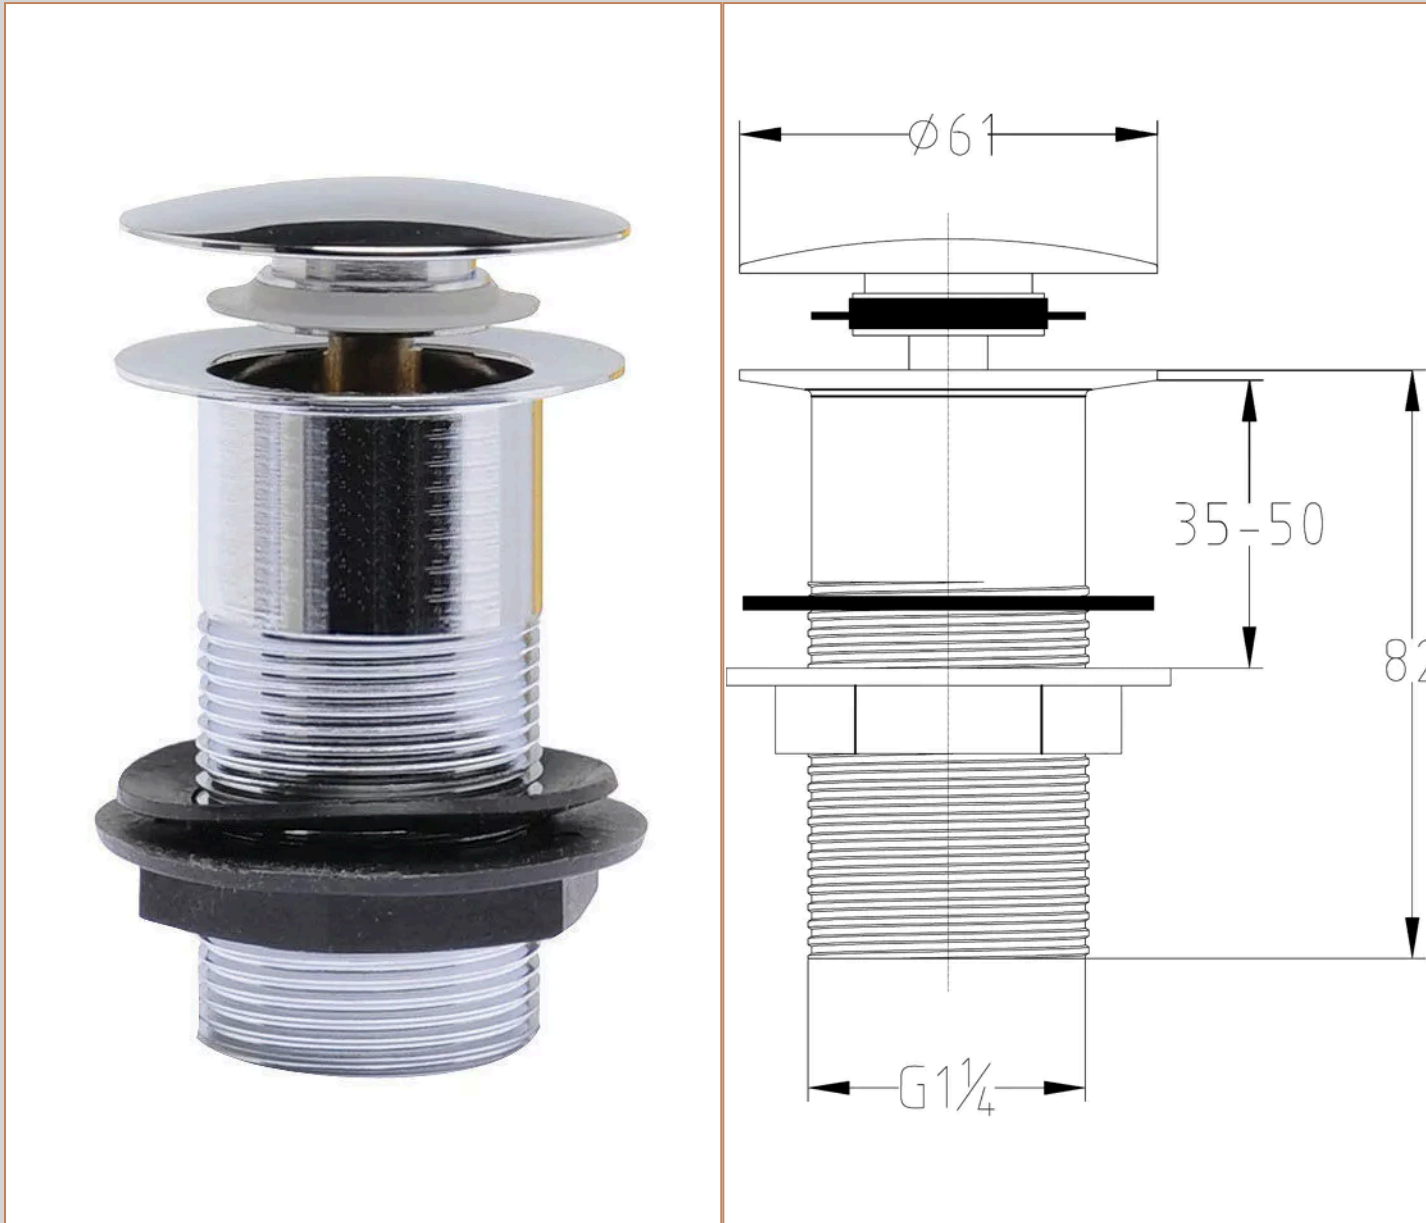

**Sales Code:** E338

**Barcode:** 5055369011865

**Brand:** nuie

**Description:** Chrome Push Button Basin Waste

### Product Dimensions

Product	82 x 61 x 61mm (H x W x D)
Packaged	65 x 65 x 100mm (H x W x D)
Nett Weight	0.28 kg
Packaged Weight	0.28 kg

### Product Details

Country of Origin	China
Product Material	Brass
Waste Type	Push Button
Colour/Finish	Chrome
Style	Contemporary
Waste Shape	Round