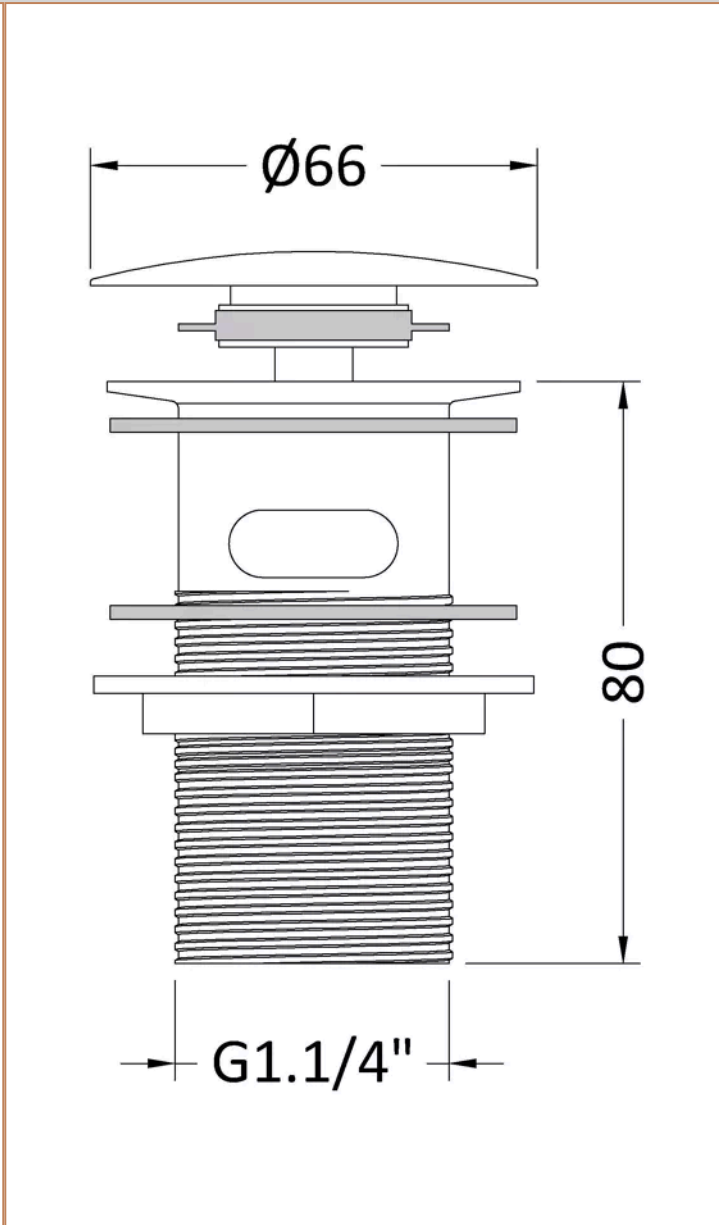

Sales Code: E328

Barcode: 5055369004263

Brand: nuie

Description: Chrome Push Button Basin Waste

Product Dimensions

Product	82 x 61 x 61mm (H x W x D)
Packaged	68 x 68 x 103mm (H x W x D)
Nett Weight	0.29 kg
Packaged Weight	0.4 kg

Product Details

Country of Origin	China
Product Material	Brass
Waste Type	Push Button
Colour/Finish	Chrome
Style	Contemporary
Waste Shape	Round