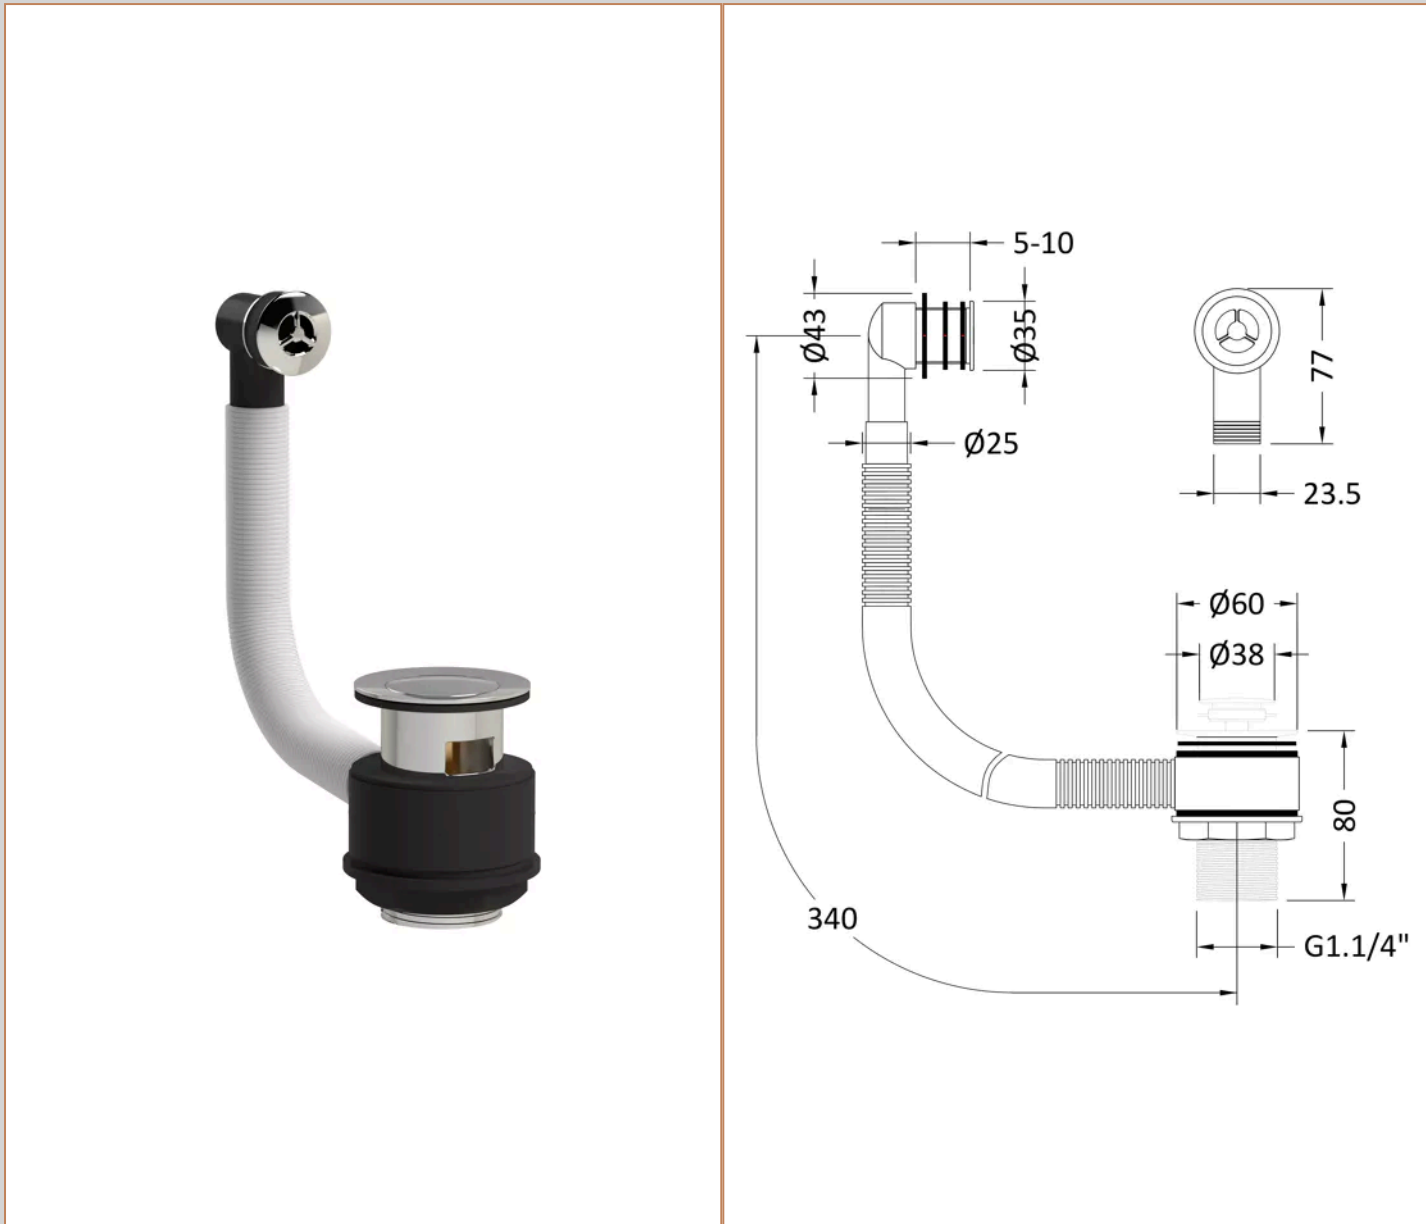

Sales Code: E321

Barcode: 5056678424285

Brand: nuie

Description: Chrome Stone Basin Waste With Brass Overflow

Product Dimensions

Product	340 x 60 x 60mm (H x W x D)
Packaged	200 x 135 x 80mm (H x W x D)
Nett Weight	0.5 kg
Packaged Weight	0.5 kg

Product Details

Country of Origin	China
Product Material	Brass
Waste Type	Push Button
Colour/Finish	Chrome
Style	Contemporary
Waste Shape	Round