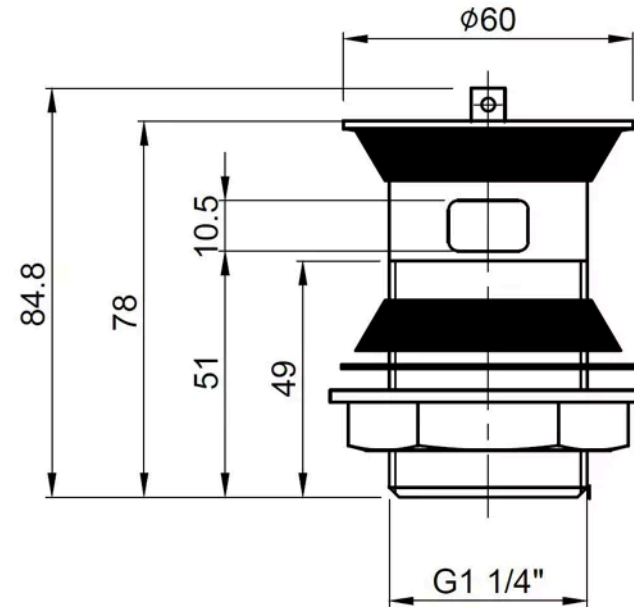

**Sales Code:** E314

**Barcode:** 5055275870815

**Brand:** nuie

**Description:** Chrome Plug With Chain Basin Waste

### Product Dimensions

Product	60 x 60 x 88mm (H x W x D)
Packaged	100 x 70 x 70mm (H x W x D)
Nett Weight	0.2 kg
Packaged Weight	0.22 kg

### Product Details

Country of Origin	China
Product Material	Stainless Steel
Waste Type	Plug / Chain
Colour/Finish	Chrome
Style	Contemporary
Waste Shape	Round