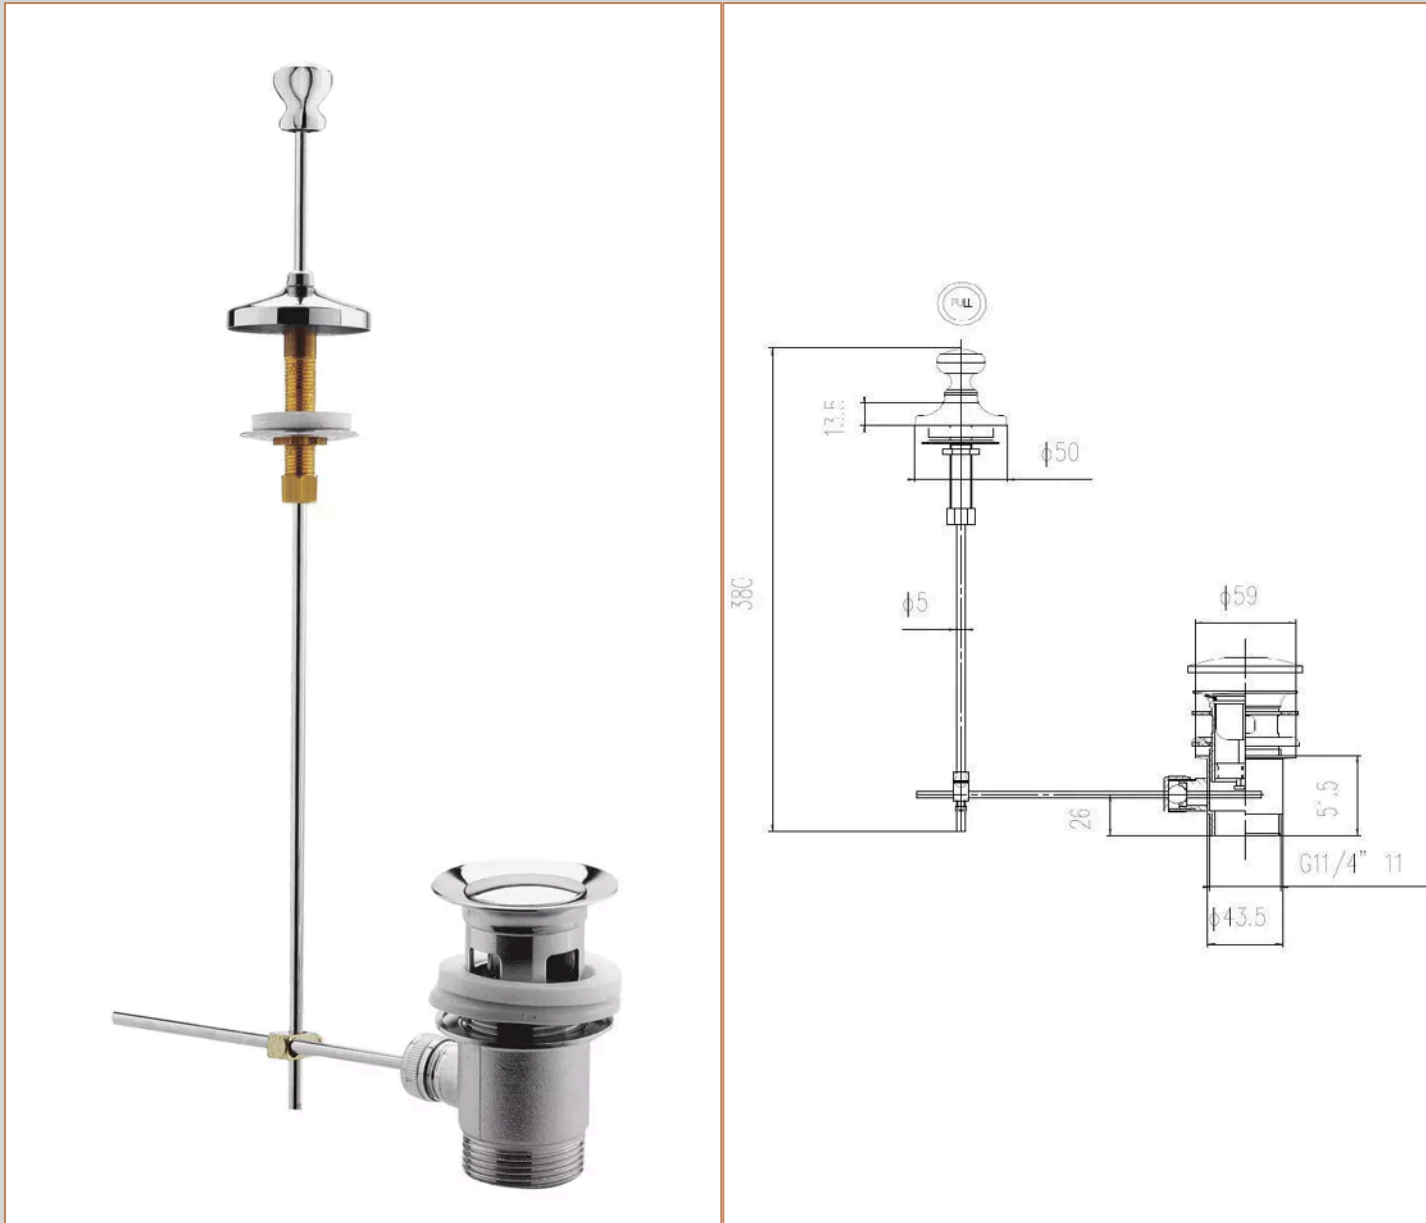

**Sales Code:** E313

**Barcode:** 5055275869932

**Brand:** nuie

**Description:** Chrome White Pop Up Basin Waste

### Product Dimensions

Product	44 x 50 x 50mm (H x W x D)
Packaged	75 x 83 x 395mm (H x W x D)
Nett Weight	0.61 kg
Packaged Weight	0.71 kg

### Product Details

Country of Origin	China
Product Material	Brass
Waste Type	Pop-Up
Colour/Finish	Chrome White
Style	Traditional
Waste Shape	Round