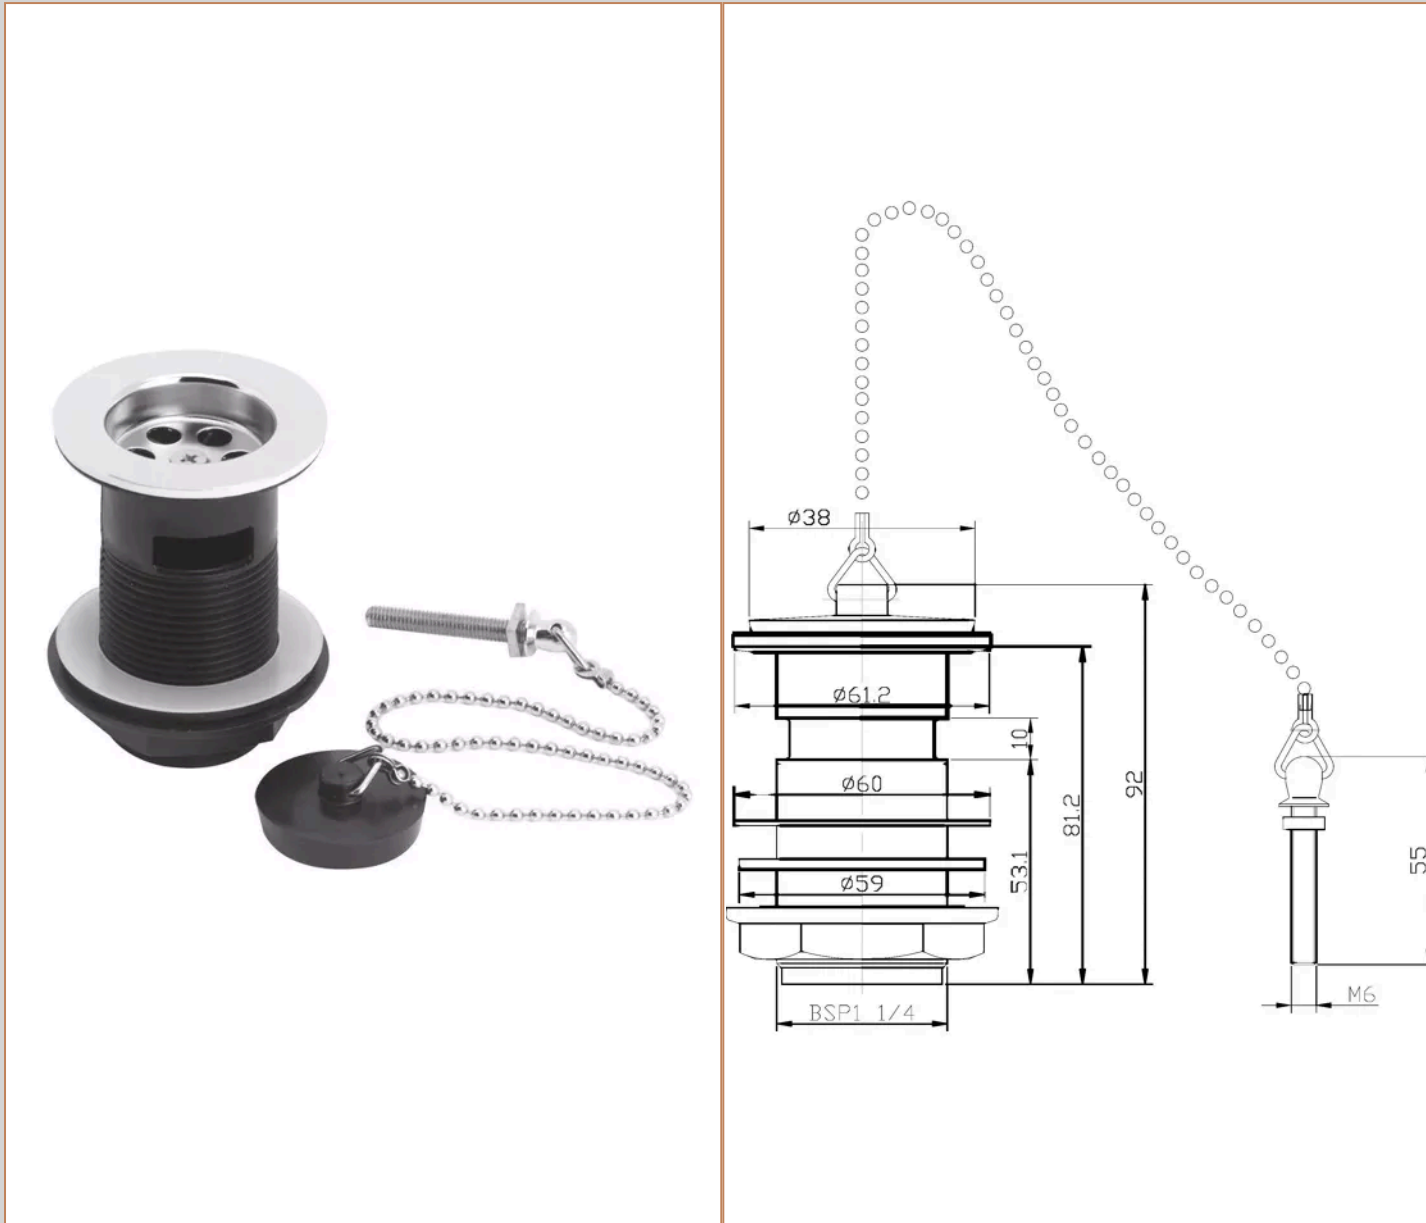

Sales Code: E308

Barcode: 5055146100645

Brand: nuie

Description: Chrome Plug With Chain Basin Waste

Product Dimensions

| | |
|-----------------|----------------------------|
| Product | 61 x 61 x 81mm (H x W x D) |
| Packaged | 62 x 62 x 92mm (H x W x D) |
| Nett Weight | 0.1 kg |
| Packaged Weight | 0.1 kg |

Product Details

| | |
|-------------------|--------------|
| Country of Origin | China |
| Product Material | Brass Abs |
| Waste Type | Plug / Chain |
| Colour/Finish | Chrome |
| Style | Contemporary |
| Waste Shape | Round |