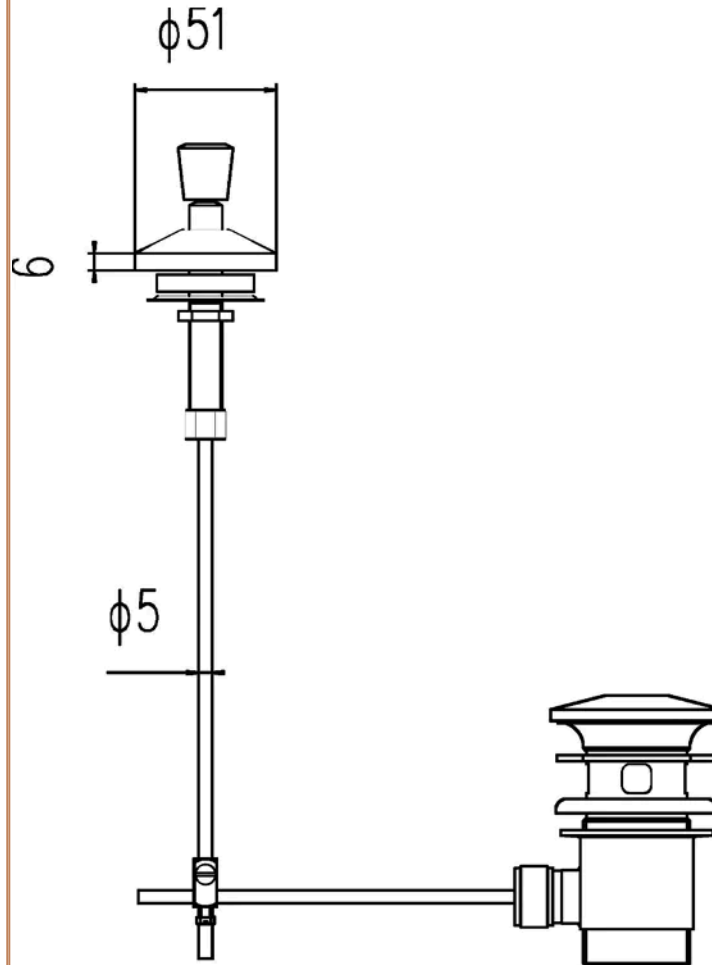

Sales Code: E307

Barcode: 5055146106494

Brand: nuie

Description: Chrome Pop Up Basin Waste

Product Dimensions

Product	85 x 83 x 83mm (H x W x D)
Packaged	70 x 80 x 380mm (H x W x D)
Nett Weight	0.69 kg
Packaged Weight	0.69 kg

Product Details

Country of Origin	China
Product Material	Brass
Waste Type	Pop-Up
Colour/Finish	Chrome
Style	Contemporary
Waste Shape	Round