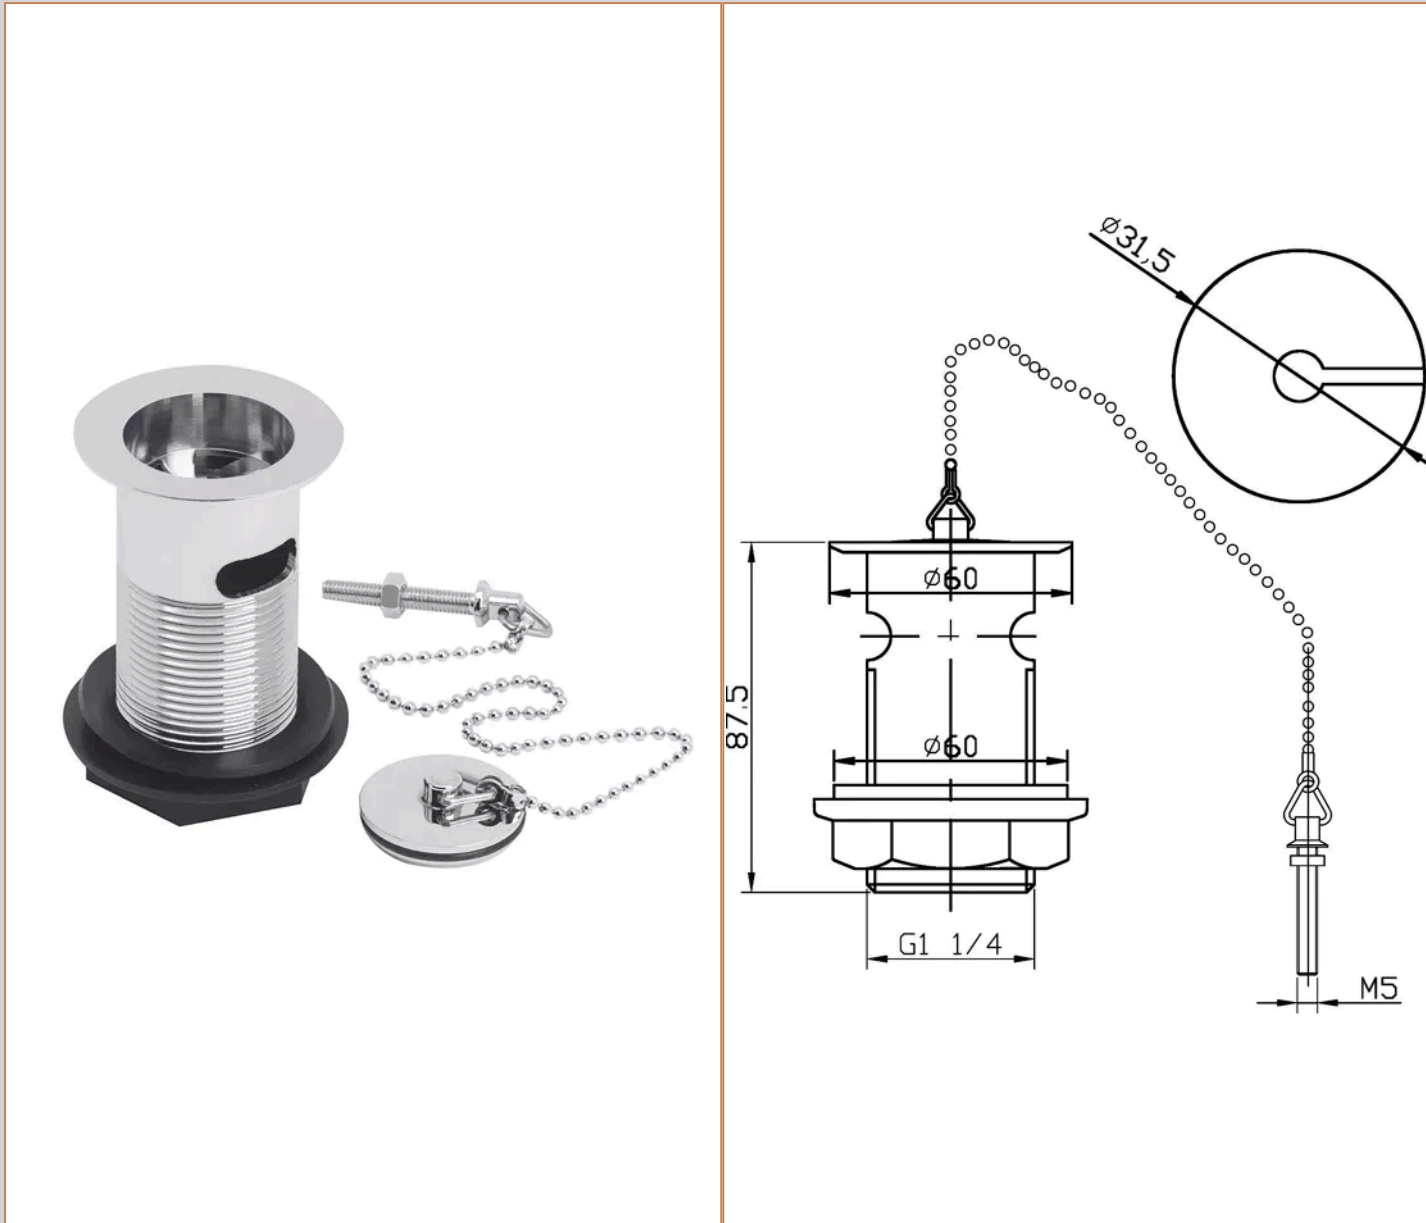

Sales Code: E303

Barcode: 5055146104957

Brand: nuie

Description: Chrome Plug With Chain Basin Waste

Product Dimensions

Product	88 x 60 x 60mm (H x W x D)
Packaged	100 x 70 x 70mm (H x W x D)
Nett Weight	0.2 kg
Packaged Weight	0.22 kg

Product Details

Country of Origin	China
Product Material	Brass
Waste Type	Plug / Chain
Colour/Finish	Chrome
Style	Contemporary
Waste Shape	Round