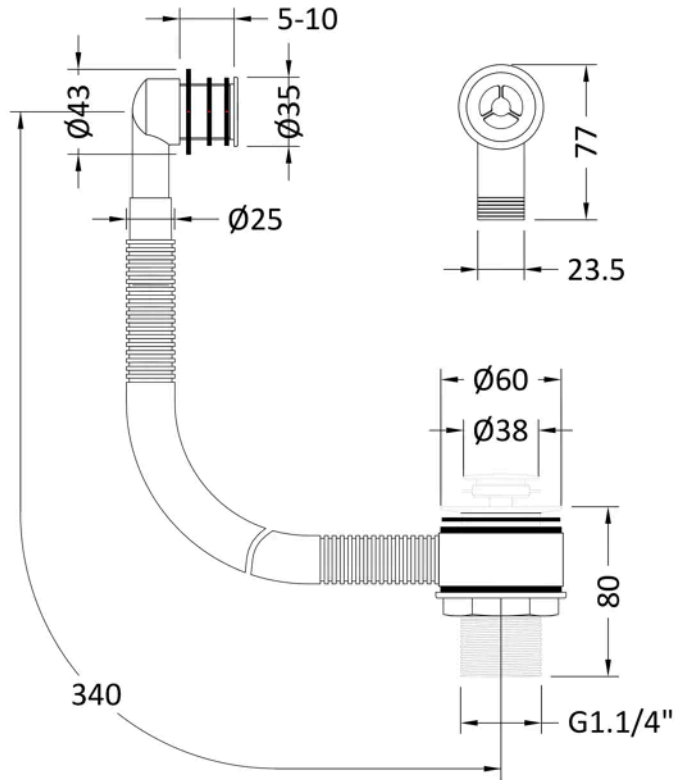

Sales Code: E1521

Barcode: 5056678424254

Brand: nuie

Description: Brushed Bronze Push Button Basin Waste With Overflow

Product Dimensions

Product	340 x 60 x 60mm (H x W x D)
Packaged	200 x 135 x 80mm (H x W x D)
Nett Weight	0.5 kg
Packaged Weight	0.5 kg

Product Details

Country of Origin	China
Product Material	Brass
Waste Type	Push Button
Colour/Finish	Brushed Bronze
Style	Contemporary
Waste Shape	Round