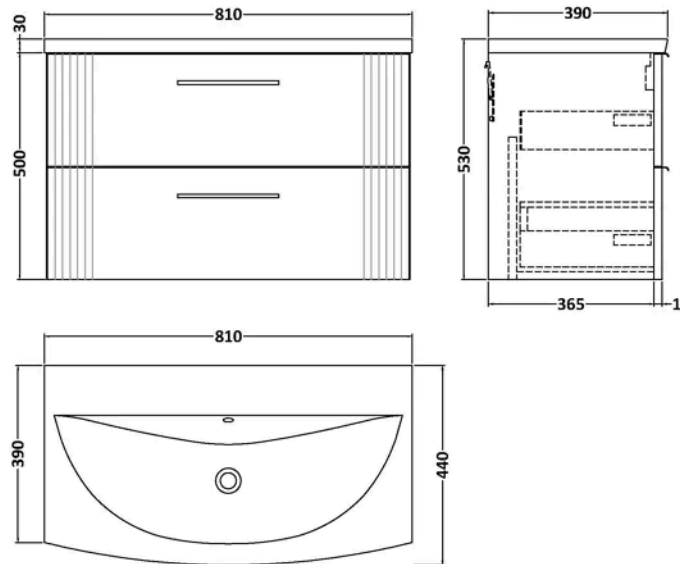

Sales Code: DPF295G

Barcode: 5056462681870

Brand: nuie

Description: nuie Deco 800mm Satin Grey 2 Drawer Wall Hung Vanity Unit With Curved Basin

Product Dimensions

Product	530 x 810 x 440mm (H x W x D)
Packaged	560 x 820 x 405mm (H x W x D)
Nett Weight	39.5 kg
Packaged Weight	40.5 kg

Product Details

Country of Origin	China
Product Material	Mfc Painted Gloss
Colour/Finish	Satin Grey
Mount Type	Wall Hung
Style	Contemporary
Handle Type	D Shape
Construction Method	Cam & Wood Dowel
Construction Type	Rigid
Drawer Type	80mm High Metal Soft-close
Fsc Certified	Yes
Handles Included	Yes
Inner Bowl Depth	220 mm
Inner Bowl Height	125 mm
Inner Bowl Width	800 mm
Leg Set Included	No
Legs Included	No
Material Thickness	16 mm
No. Drawers	2
No. Of Tapholes	1
Number Of Bowls	1
Overflow Included	Yes
Tap Included	No
Waste Included	No
Waste Shroud	Yes