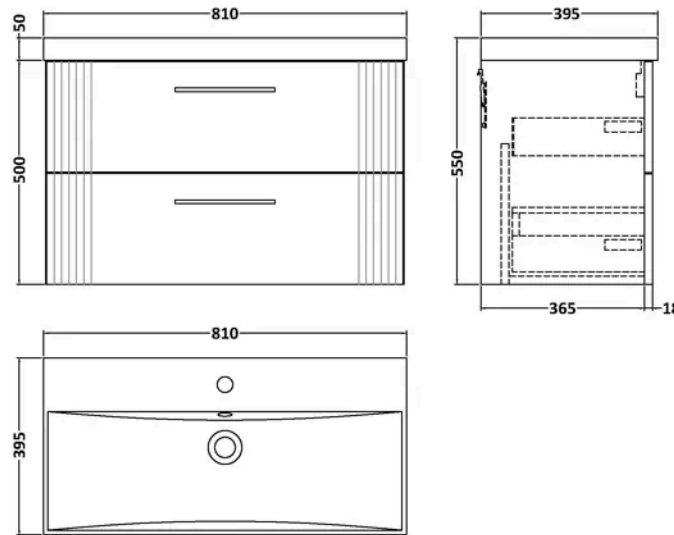

**Sales Code:** DPF295D

**Barcode:** 5056462676500

**Brand:** nuie

**Description:** nuie Deco 800mm Satin Grey 2 Drawer Wall Hung Vanity Unit With Thin Edge Basin

### Product Dimensions

Product	550 x 810 x 395mm (H x W x D)
Nett Weight	39 kg
Packaged Weight	40 kg

### Product Details

Country of Origin	China
Product Material	Mfc Painted Gloss
Colour/Finish	Satin Grey
Mount Type	Wall Hung
Style	Contemporary
Handle Type	D Shape
Construction Method	Cam & Wood Dowel
Construction Type	Rigid
Drawer Type	80mm High Metal Soft-close
Fsc Certified	Yes
Handles Included	Yes
Inner Bowl Depth	220 mm
Inner Bowl Height	125 mm
Inner Bowl Width	800 mm
Leg Set Included	No
Legs Included	No
Material Thickness	16 mm
No. Drawers	2
No. Of Tapholes	1
Number Of Bowls	1
Overflow Included	Yes
Tap Included	No
Waste Included	No
Waste Shroud	Yes