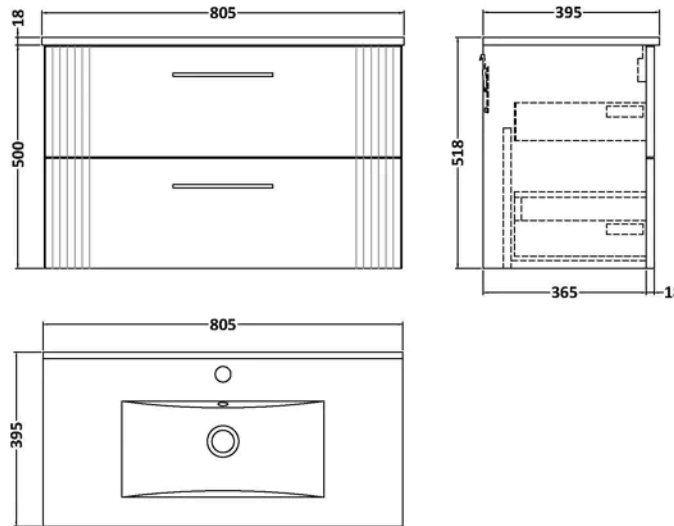

**Sales Code:** DPF295B

**Barcode:** 5056462676494

**Brand:** nuie

**Description:** nuie Deco 800mm Satin Grey 2 Drawer Wall Hung Vanity Unit With Minimalist Basin

### Product Dimensions

Product	518 x 805 x 395mm (H x W x D)
Nett Weight	41.4 kg
Packaged Weight	41.9 kg

### Product Details

Country of Origin	China
Product Material	Mfc Painted Gloss
Colour/Finish	Satin Grey
Mount Type	Wall Hung
Style	Contemporary
Handle Type	D Shape
Construction Method	Cam & Wood Dowel
Construction Type	Rigid
Drawer Type	80mm High Metal Soft-close
Fsc Certified	Yes
Handles Included	Yes
Inner Bowl Depth	210 mm
Inner Bowl Height	125 mm
Inner Bowl Width	435 mm
Leg Set Included	No
Legs Included	No
Material Thickness	16 mm
No. Drawers	2
No. Of Tapholes	1
Number Of Bowls	1
Overflow Included	Yes
Tap Included	No
Waste Included	No
Waste Shroud	Yes