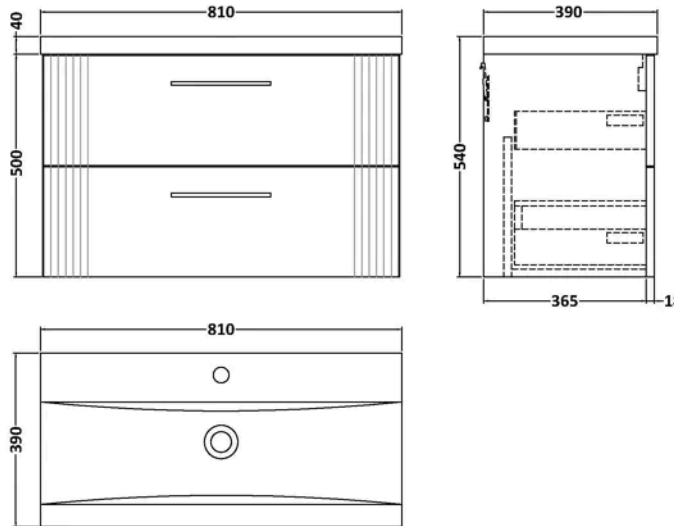

**Sales Code:** DPF295A

**Barcode:** 5056462676487

**Brand:** nuie

**Description:** nuie Deco 800mm Satin Grey 2 Drawer Wall Hung Vanity Unit With Mid-Edge Basin

### Product Dimensions

Product	540 x 810 x 390mm (H x W x D)
Nett Weight	39.5 kg
Packaged Weight	40 kg

### Product Details

Country of Origin	China
Product Material	Mfc Painted Gloss
Colour/Finish	Satin Grey
Mount Type	Wall Hung
Style	Contemporary
Handle Type	D Shape
Construction Method	Cam & Wood Dowel
Construction Type	Rigid
Drawer Type	80mm High Metal Soft-close
Fsc Certified	Yes
Handles Included	Yes
Inner Bowl Depth	220 mm
Inner Bowl Height	125 mm
Inner Bowl Width	800 mm
Leg Set Included	No
Legs Included	No
Material Thickness	16 mm
No. Drawers	2
No. Of Tapholes	1
Number Of Bowls	1
Overflow Included	Yes
Tap Included	No
Waste Included	No
Waste Shroud	Yes