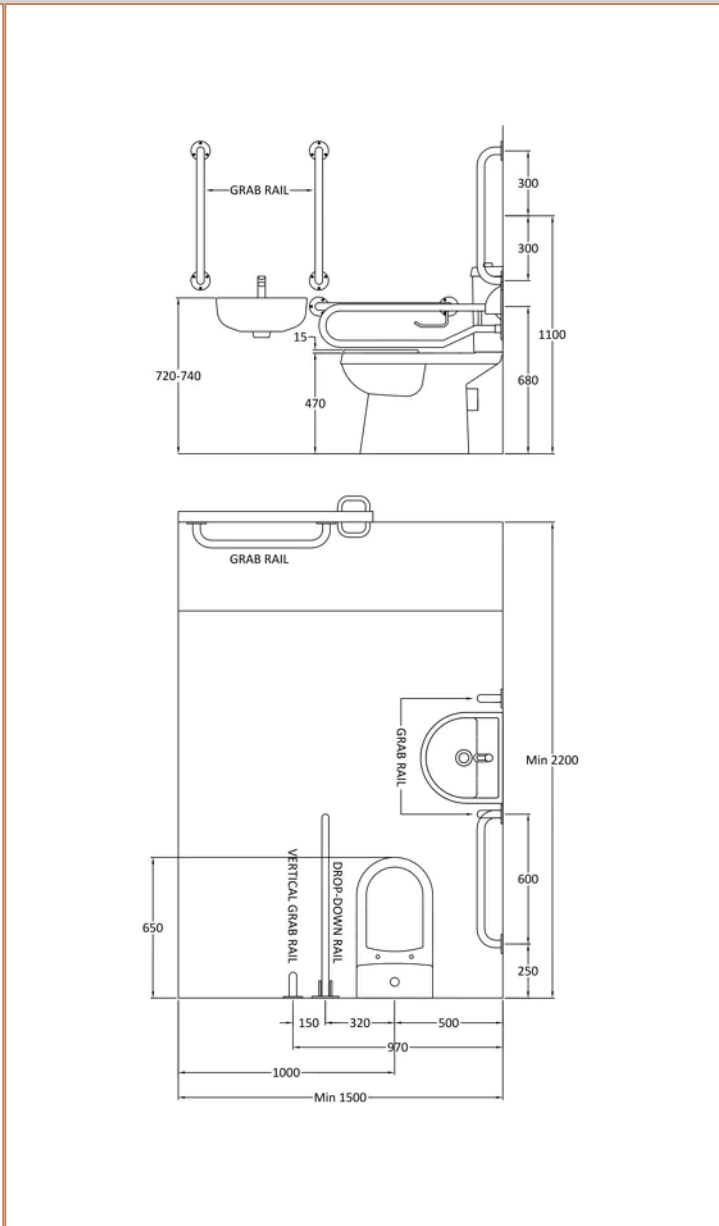

Sales Code: DOCMP002

Barcode: 5055369028405

Brand: nuie

Description: nuie Accessible Toilet Pack Blue

Product Dimensions

Product	480mm (H)
Packaged	650 x 620 x 870mm (H x W x D)
Nett Weight	64.5 kg
Packaged Weight	64.5 kg

Product Details

Country of Origin	China
Product Material	Vitreous China
Colour/Finish	White
Style	Contemporary
Ce Certified	Yes
Includes Seat	Yes
Pan Type	Comfort Height