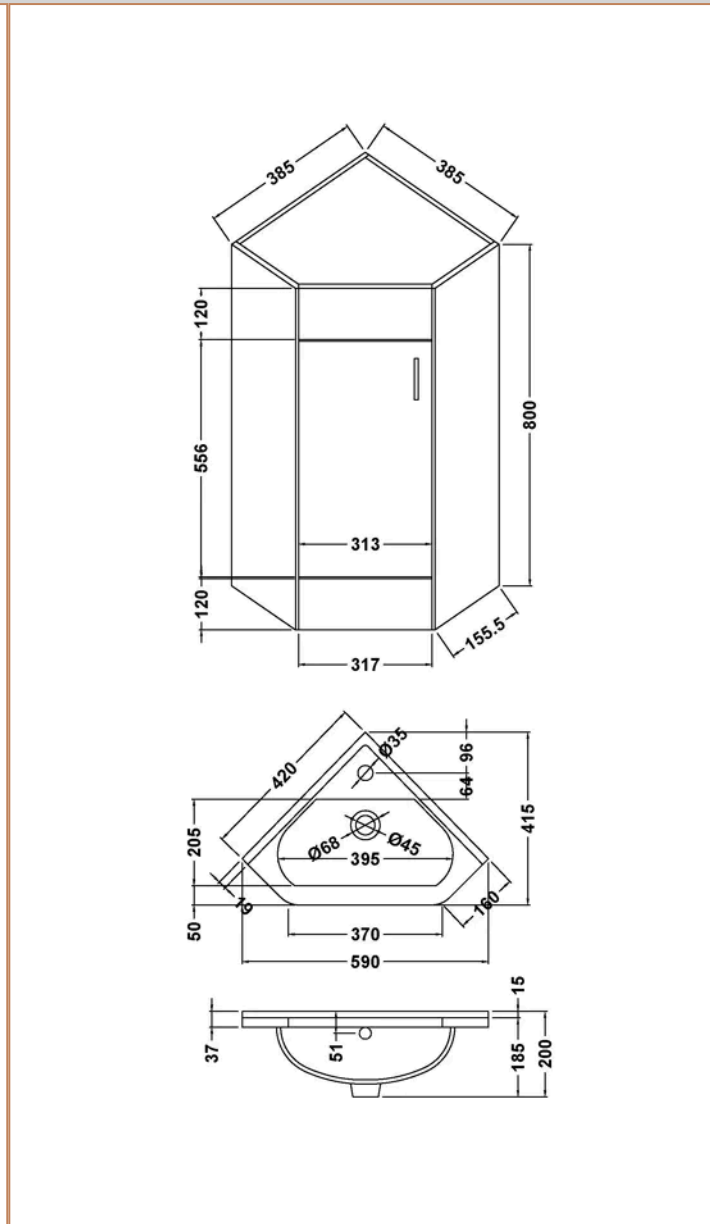

Sales Code: CU001

Barcode: 5055369016747

Brand: nuie

Description: nuie Mayford Gloss White Single Door Floor Standing Corner Vanity Unit With Ceramic Basin

Product Dimensions

Product	800 x 555 x 395mm (H x W x D)
Packaged	830 x 400 x 410mm (H x W x D)
Nett Weight	24.15 kg
Packaged Weight	24.15 kg

Product Details

Country of Origin	China
Product Material	Mdf Vinyl Smooth Matt
Colour/Finish	Gloss White
Mount Type	Floor
Style	Contemporary
Handle Type	D Shape
Construction Method	Cam & Wood Dowel
Construction Type	Rigid
Fsc Certified	Yes
Handles Included	Yes
Inner Bowl Height	100 mm
Leg Set Included	No
Legs Included	No
Material Thickness	16 mm
No. Doors	1
No. Of Tapholes	1
No. Shelves	1
Number Of Bowls	1
Number Of Shelves	1
Overflow Included	Yes
Tap Included	No
Waste Included	No
Waste Shroud	No