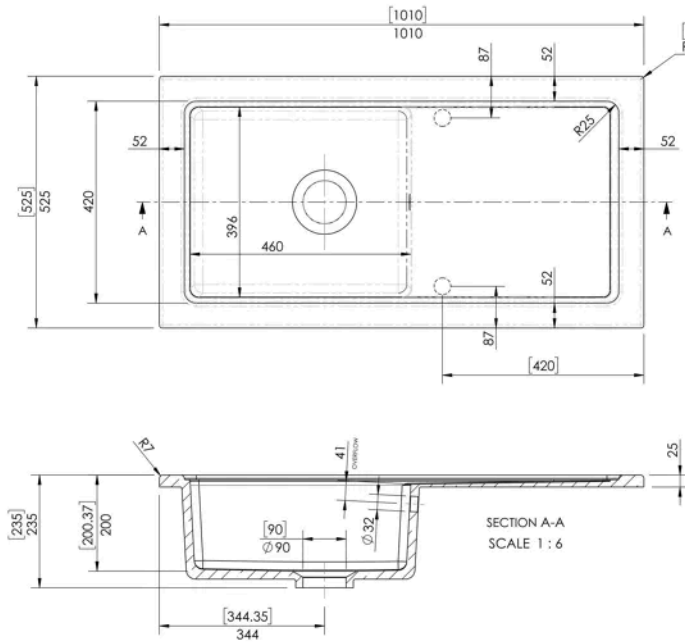

**Sales Code:**  
CT41TF1010

**Barcode:** 5056678435106

**Brand:** Fireclay  
Sinks

**Description:** nuie 1010mm x 525mm Fireclay Soft Black Single Bowl Rectangular Countertop Drainer Sink

**Product Dimensions**

Product	235 x 1010 x 525mm (H x W x D)
Packaged	240 x 1100 x 510mm (H x W x D)
Nett Weight	27.5 kg
Packaged Weight	28 kg

**Product Details**

Country of Origin	United Arab Emirates
Product Material	Fireclay
Colour/Finish	Soft Black
Style	Traditional
Inner Bowl Depth	396 mm
Inner Bowl Height	200 mm
Inner Bowl Width	460 mm
No. Of Tapholes	No Tapholes
Number Of Bowls	1
Overflow Included	Yes
Sink Thickness	22 mm
Tap Included	No
Waste Included	No