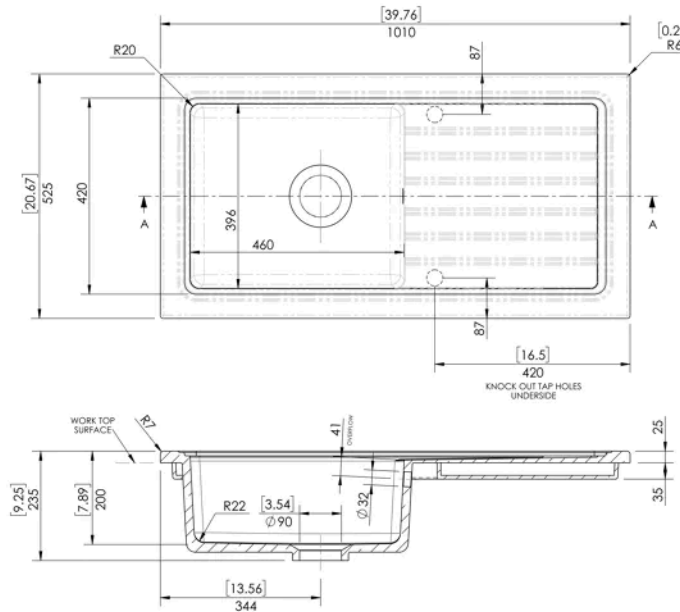

**Sales Code:**  
CT41T1010

**Barcode:** 5056678434956

**Brand:** Fireclay  
Sinks

**Description:** nuie 1010mm x 525mm Fireclay Soft Black Single Bowl Rectangular Countertop Drainer Sink

**Product Dimensions**

Product	235 x 1010 x 525mm (H x W x D)
Packaged	250 x 1030 x 540mm (H x W x D)
Nett Weight	29.5 kg
Packaged Weight	30 kg

**Product Details**

Country of Origin	United Arab Emirates
Product Material	Fireclay
Colour/Finish	Soft Black
Style	Traditional
Inner Bowl Depth	396 mm
Inner Bowl Height	200 mm
Inner Bowl Width	460 mm
No. Of Tapholes	No Tapholes
Number Of Bowls	1
Overflow Included	Yes
Sink Thickness	22 mm
Tap Included	No
Waste Included	No