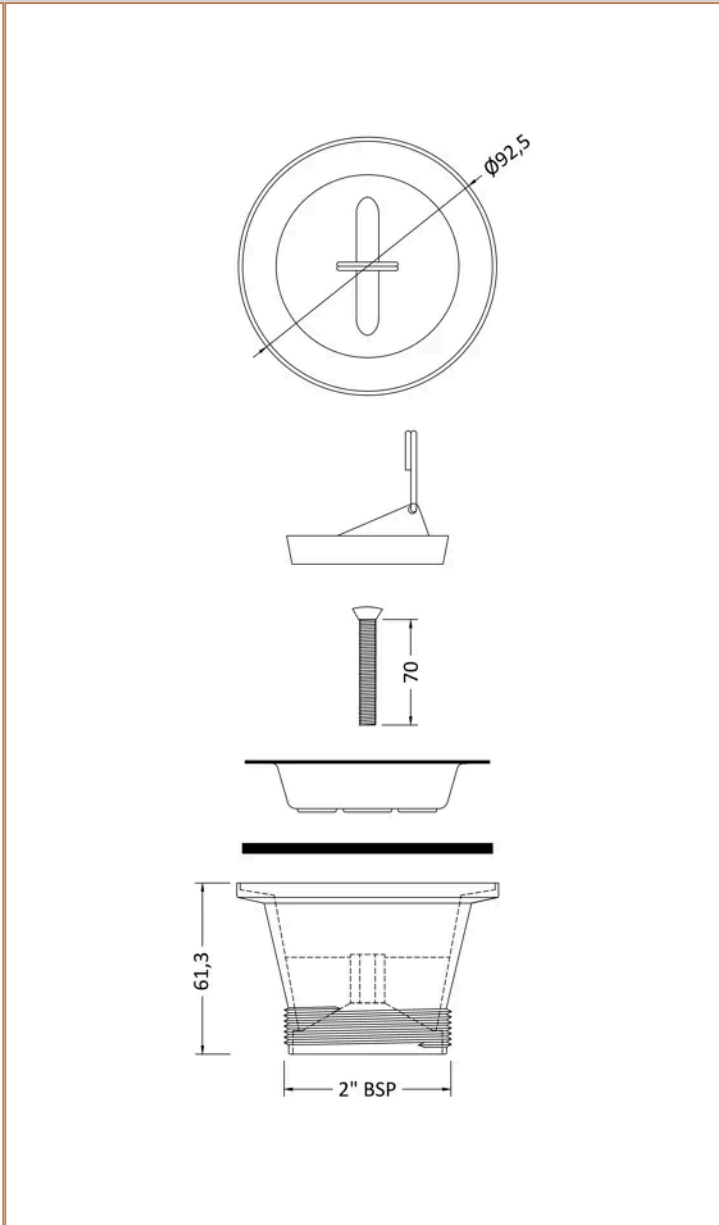

Sales Code: CSW301

Barcode: 5056678448083

Brand: nuie Kitchens

Description: nuie Chrome Black Plug With Chain Kitchen Sink Waste

Product Dimensions

Product	55 x 85 x 85mm (H x W x D)
Packaged	100 x 122 x 122mm (H x W x D)
Nett Weight	0.28 kg
Packaged Weight	0.28 kg

Product Details

Country of Origin	China
Product Material	Abs
Waste Type	Plug / Chain
Colour/Finish	Chrome Black
Style	Traditional
Waste Shape	Round