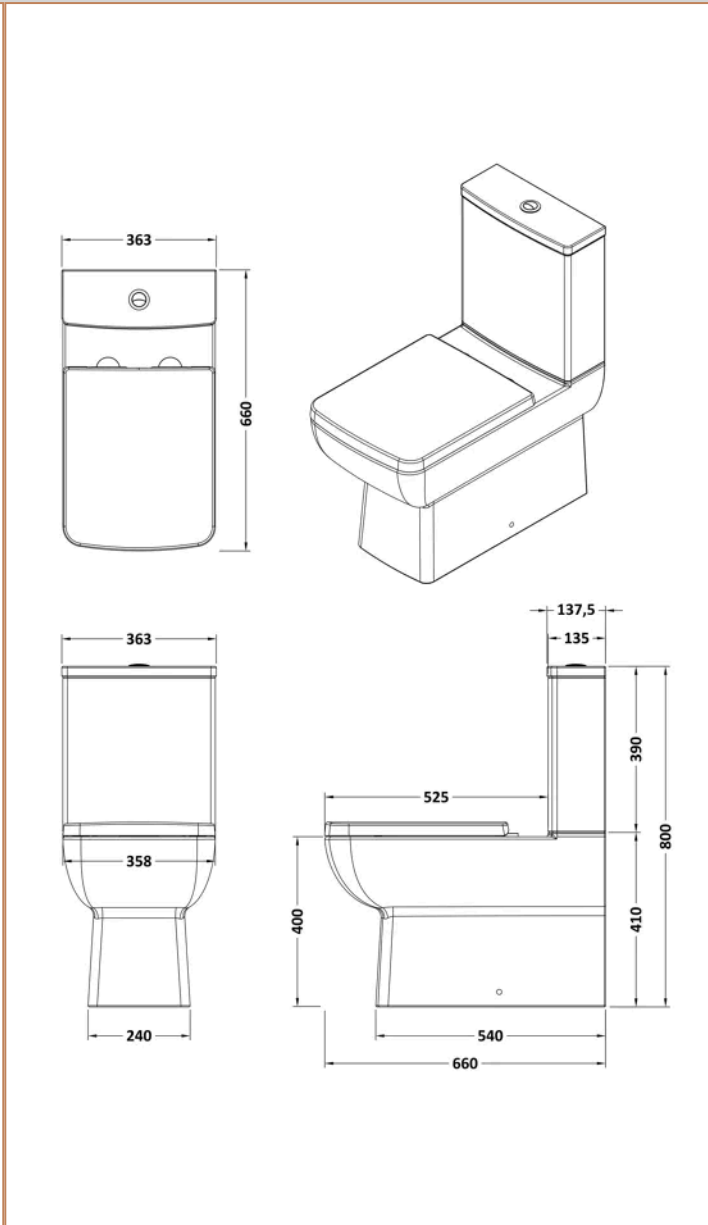

**Sales Code:** CSS007

**Barcode:** 5056817714932

**Brand:** nuie

**Description:** nuie Contemporary Flush to Wall Square Bowl Rimless Pan

**Product Dimensions**

Product	800 x 363 x 660mm (H x W x D)
Packaged	435 x 770 x 420mm (H x W x D)
Nett Weight	40.53 kg
Packaged Weight	43 kg

**Product Details**

Country of Origin	China
Product Material	Vitreous China
Colour/Finish	White
Style	Contemporary
Ce Certified	Yes
Cistern Fittings	Loose 6/3L
Cistern Lever Type	Plastic Chrome Plated
Flush Operating Type	Push Button
Includes Seat	No
Pan Trap Style	P-Trap
Pan Type	Open To Wall,Rimless