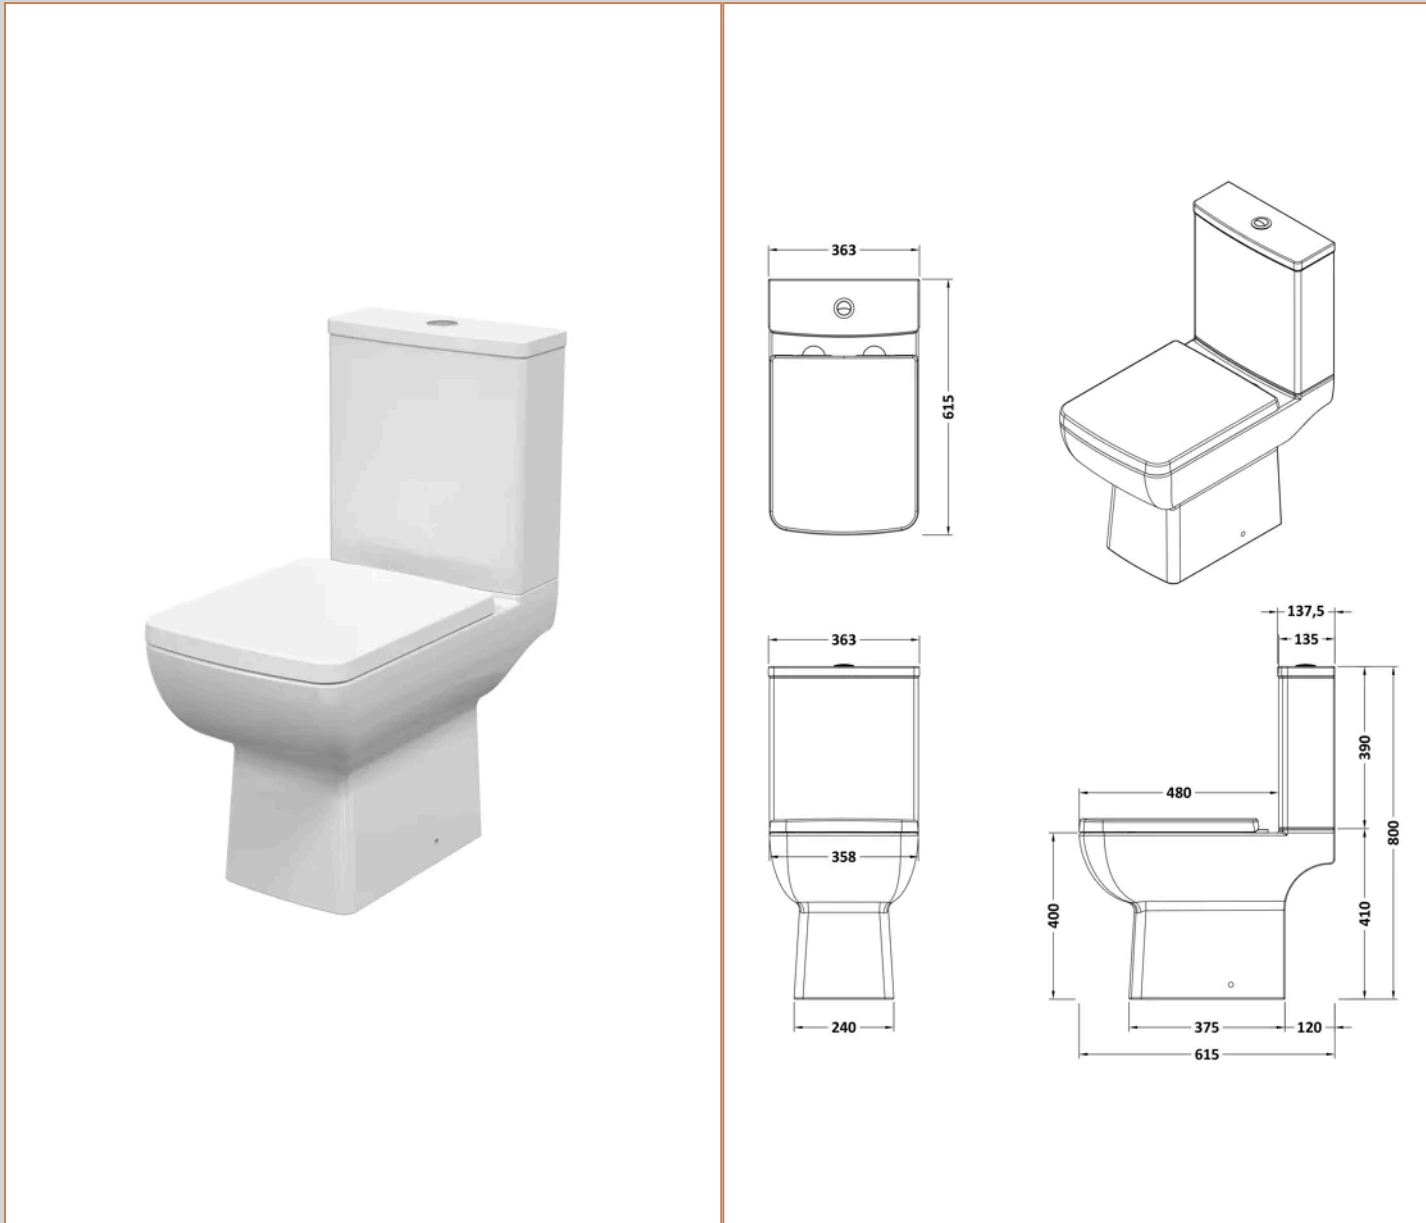

Sales Code: CSS006

Barcode: 5056817714925

Brand: nuie

Description: nuie Cleo Compact Rimless Toilet

Product Dimensions

Product	800 x 363 x 615mm (H x W x D)
Packaged	435 x 770 x 420mm (H x W x D)
Nett Weight	40.53 kg
Packaged Weight	43 kg

Product Details

Country of Origin	China
Product Material	Vitreous China
Colour/Finish	White
Style	Contemporary
Ce Certified	Yes
Cistern Fittings	Loose 6/3L
Cistern Lever Type	Plastic Chrome Plated
Flush Operating Type	Push Button
Includes Seat	No
Pan Trap Style	P-Trap
Pan Type	Open To Wall,Rimless