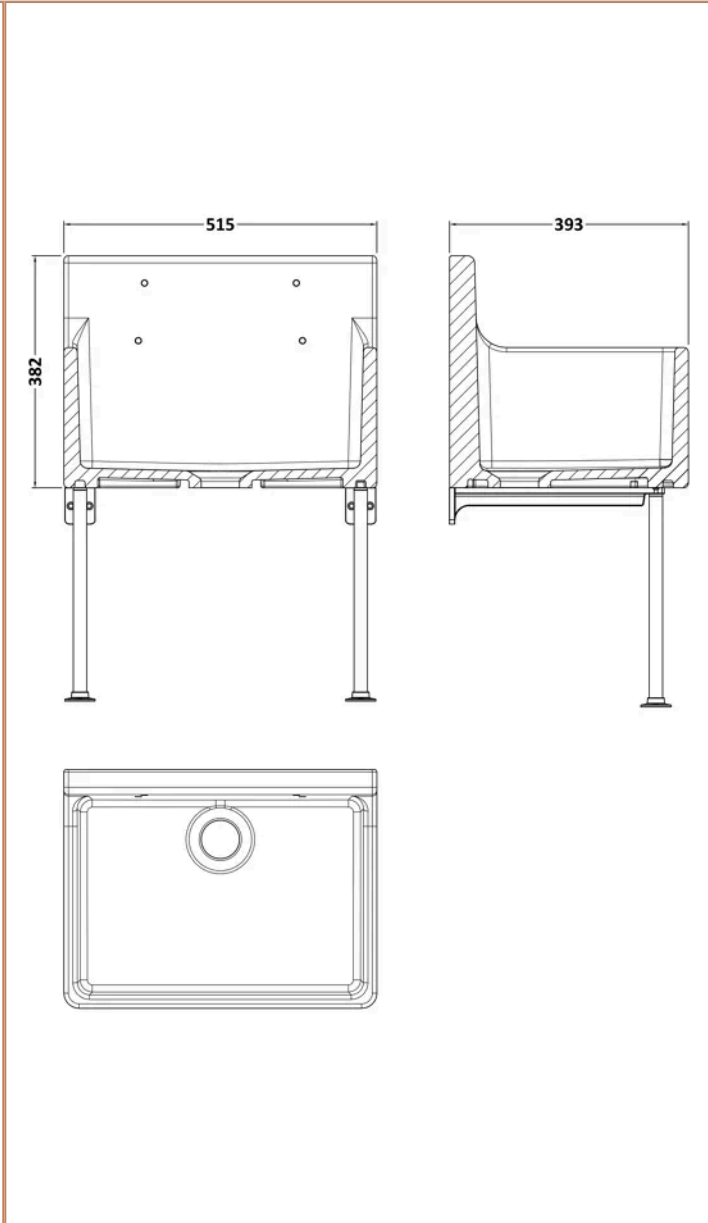

**Sales Code:**  
CS10421LB

**Barcode:** 5056678448366

**Brand:** nuie  
Kitchens

**Description:** nuie 515mm x 382mm x 393mm Fireclay White Single Bowl Traditional Cleaner Sink With Grid, Legs, Wall Bracket And Backsplash

**Product Dimensions**

Product	382 x 515 x 393mm (H x W x D)
Packaged	412 x 523 x 405mm (H x W x D)
Nett Weight	27.5 kg
Packaged Weight	28 kg

**Product Details**

Country of Origin	United Arab Emirates
Product Material	Fireclay
Colour/Finish	White
Style	Traditional
Inner Bowl Depth	285 mm
Inner Bowl Height	217 mm
Inner Bowl Width	450 mm
No. Of Tapholes	No Tapholes
Number Of Bowls	1
Overflow Included	No
Sink Thickness	22 mm
Tap Included	No
Waste Included	No