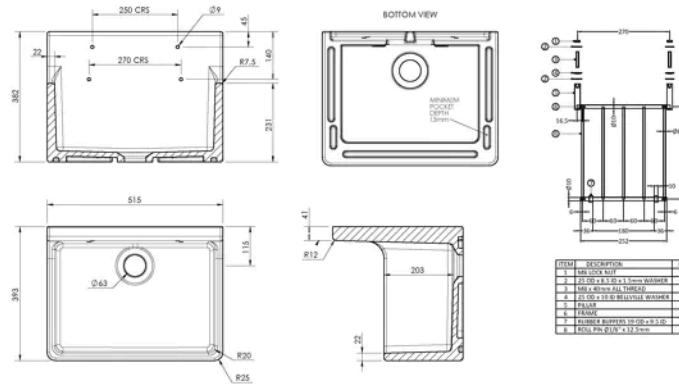

**Sales Code:**  
CS10421

**Barcode:** 5056462683560

**Brand:** OEM

**Description:** nuie 515mm x 382mm x 393mm Fireclay White Single Bowl Traditional Cleaner Sink With Grid

**Product Dimensions**

Product	535 x 515 x 393mm (H x W x D)
Packaged	412 x 523 x 405mm (H x W x D)
Nett Weight	27.5 kg
Packaged Weight	28 kg

**Product Details**

Country of Origin	United Arab Emirates
Product Material	Fireclay
Colour/Finish	White
Style	Traditional
Inner Bowl Depth	285 mm
Inner Bowl Height	217 mm
Inner Bowl Width	450 mm
No. Of Tapholes	No Tapholes
Number Of Bowls	1
Overflow Included	No
Sink Thickness	22 mm
Tap Included	No
Waste Included	No
Waste Size Required	2.0" (86mm flange)