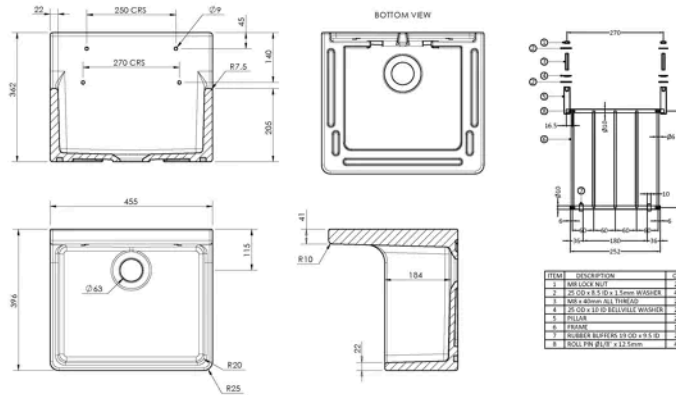

Sales Code:
CS10318

Barcode: 5056462683553

Brand: OEM

Description: nuie 455mm x 362mm x 396mm Fireclay White Single Bowl Traditional Cleaner Sink With Grid

Product Dimensions

Product	362 x 455 x 396mm (H x W x D)
Packaged	405 x 465 x 383mm (H x W x D)
Nett Weight	25.5 kg
Packaged Weight	26 kg

Product Details

Country of Origin	United Arab Emirates
Product Material	Fireclay
Colour/Finish	White
Style	Traditional
Inner Bowl Depth	285 mm
Inner Bowl Height	184 mm
Inner Bowl Width	375 mm
No. Of Tapholes	No Tapholes
Number Of Bowls	1
Overflow Included	No
Sink Thickness	22 mm
Tap Included	No
Waste Included	No
Waste Size Required	2.0" (86mm flange)