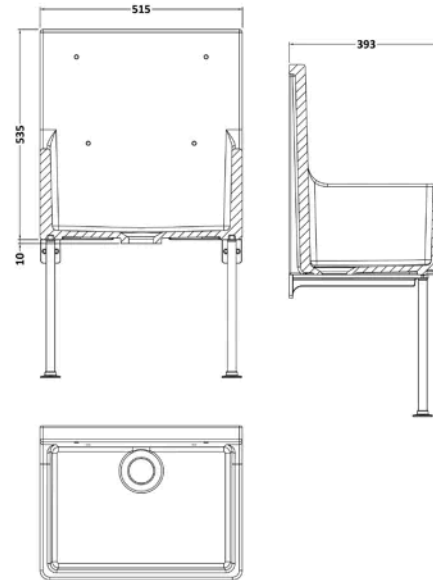

**Sales Code:**  
CS10121LB

**Barcode:** 5056678448342

**Brand:** nuie  
Kitchens

**Description:** nuie 595mm x 450mm x 220mm Fireclay White Single Bowl Traditional Cleaner Sink With Grid, Legs, Wall Bracket And Backsplash

**Product Dimensions**

Product	535 x 515 x 393mm (H x W x D)
Packaged	425 x 527 x 563mm (H x W x D)
Nett Weight	33 kg
Packaged Weight	33.5 kg

**Product Details**

Country of Origin	United Arab Emirates
Product Material	Fireclay
Colour/Finish	White
Style	Traditional
Inner Bowl Depth	285 mm
Inner Bowl Height	203 mm
Inner Bowl Width	450 mm
No. Of Tapholes	No Tapholes
Number Of Bowls	1
Overflow Included	No
Sink Thickness	22 mm
Tap Included	No
Waste Included	No