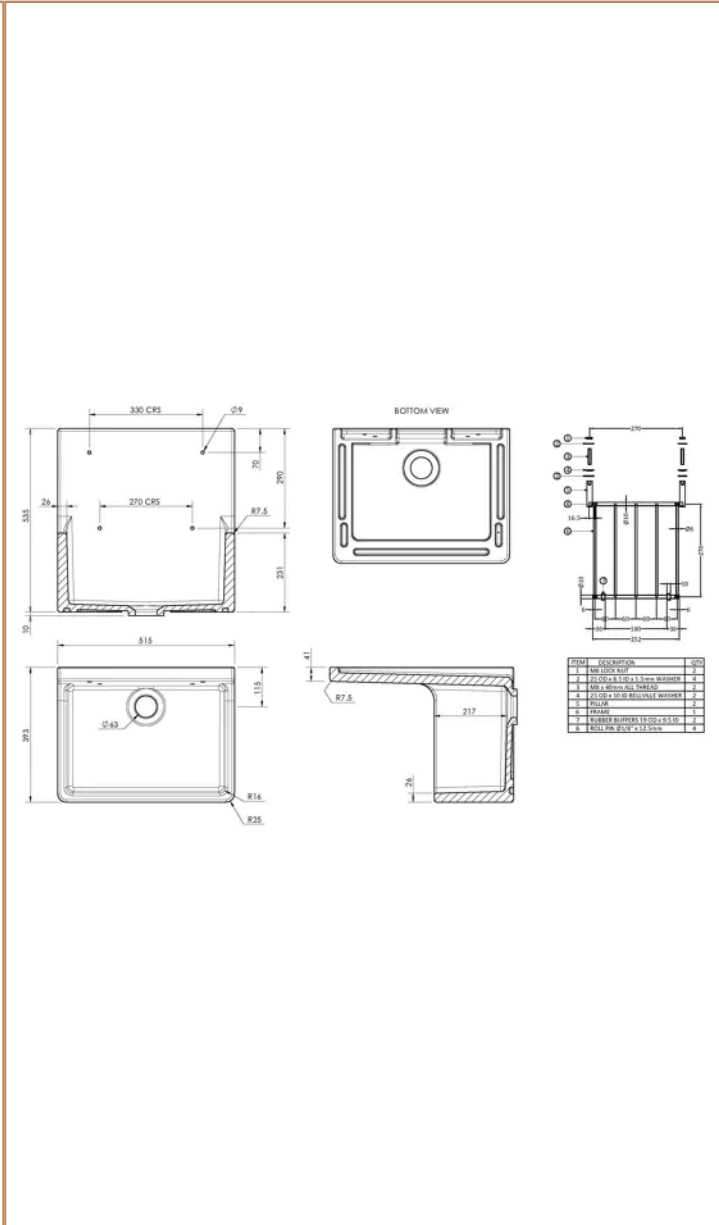

Sales Code:
CS10121

Barcode: 5056462649429

Brand: OEM

Description: nuie 595mm x 450mm x 220mm Fireclay White Single Bowl Traditional Cleaner Sink With Grid

Product Dimensions

Product	382 x 515 x 393mm (H x W x D)
Packaged	425 x 527 x 563mm (H x W x D)
Nett Weight	33 kg
Packaged Weight	33.5 kg

Product Details

Country of Origin	United Arab Emirates
Product Material	Fireclay
Colour/Finish	White
Style	Traditional
Inner Bowl Depth	285 mm
Inner Bowl Height	203 mm
Inner Bowl Width	450 mm
No. Of Tapholes	No Tapholes
Number Of Bowls	1
Overflow Included	No
Sink Thickness	22 mm
Tap Included	No
Waste Included	No
Waste Size Required	2.0" (86mm flange)