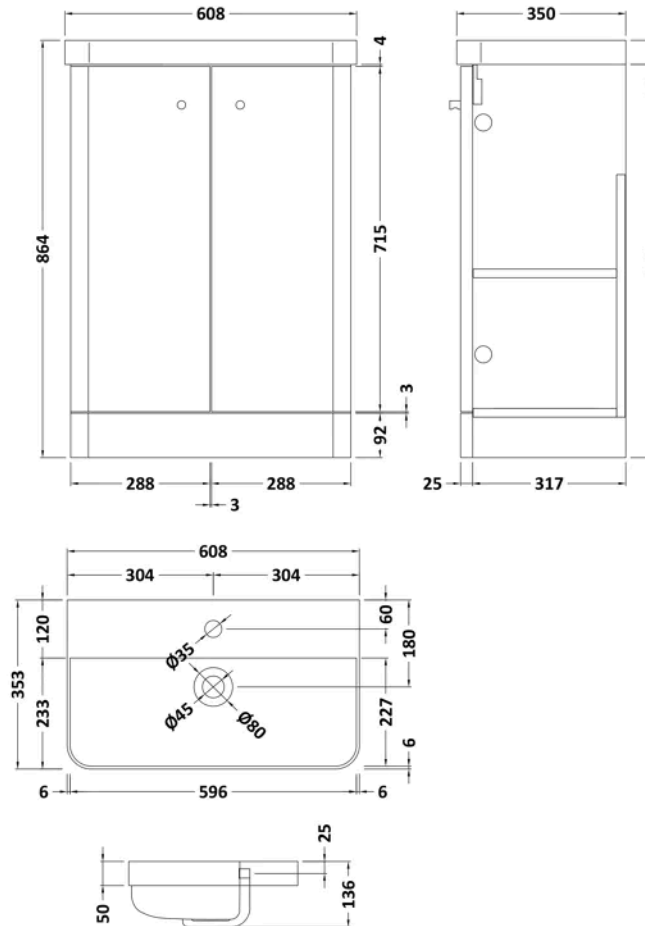

Sales Code: COR806

Barcode: 5056462658414

Brand: nuie

Description: nuie Core 600mm Satin Green 2 Door Floor Standing Vanity Unit With Basin

Product Dimensions

Product	863 x 605 x 355mm (H x W x D)
Packaged	550 x 550 x 550mm (H x W x D)
Nett Weight	30 kg
Packaged Weight	0 kg

Product Details

Country of Origin	China
Product Material	Mfc Painted Matt
Colour/Finish	Satin Green
Mount Type	Floor
Style	Contemporary
Handle Type	Knob
Construction Method	Cam & Wood Dowel
Construction Type	Rigid
Fsc Certified	Yes
Handles Included	Yes
Inner Bowl Depth	227 mm
Inner Bowl Height	86 mm
Inner Bowl Width	596 mm
Leg Set Included	No
Legs Included	No
Material Thickness	16 mm
No. Doors	2
No. Of Tapholes	1
No. Shelves	2
Number Of Bowls	1
Number Of Shelves	2
Overflow Cover Included	No
Overflow Included	Yes
Tap Included	No
Waste Included	No
Waste Shroud	No