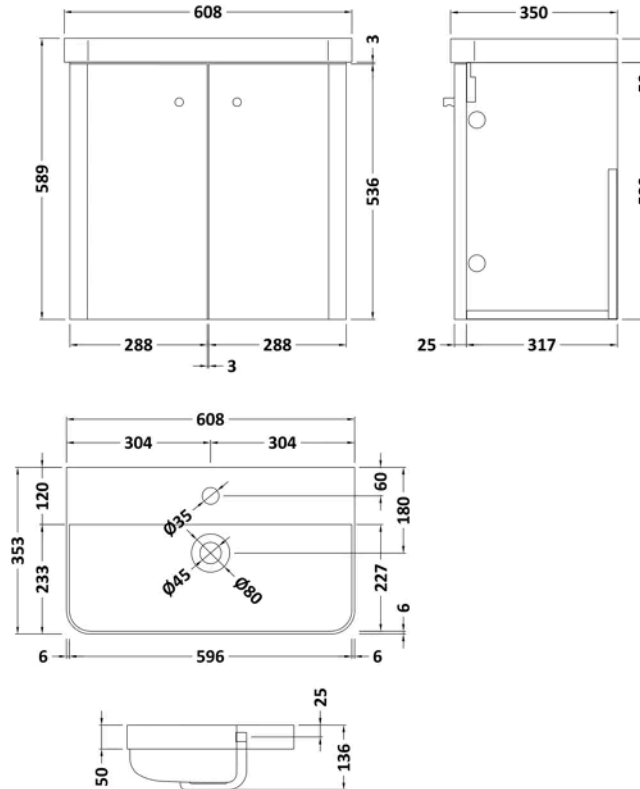

Sales Code: COR805

Barcode: 5056462658407

Brand: nuie

Description: nuie Core 600mm Satin Green 2 Door Wall Hung Vanity Unit With Basin

Product Dimensions

Product	589 x 605 x 355mm (H x W x D)
Packaged	550 x 550 x 550mm (H x W x D)
Nett Weight	28 kg
Packaged Weight	0 kg

Product Details

Country of Origin	China
Product Material	Mfc Painted Matt
Colour/Finish	Satin Green
Mount Type	Wall Hung
Style	Contemporary
Handle Type	Knob
Construction Method	Cam & Wood Dowel
Construction Type	Rigid
Fsc Certified	Yes
Handles Included	Yes
Inner Bowl Depth	227 mm
Inner Bowl Height	86 mm
Inner Bowl Width	596 mm
Leg Set Included	No
Legs Included	No
Material Thickness	16 mm
No. Doors	2
No. Of Tapholes	1
Number Of Bowls	1
Overflow Cover Included	No
Overflow Included	Yes
Tap Included	No
Waste Included	No
Waste Shroud	No