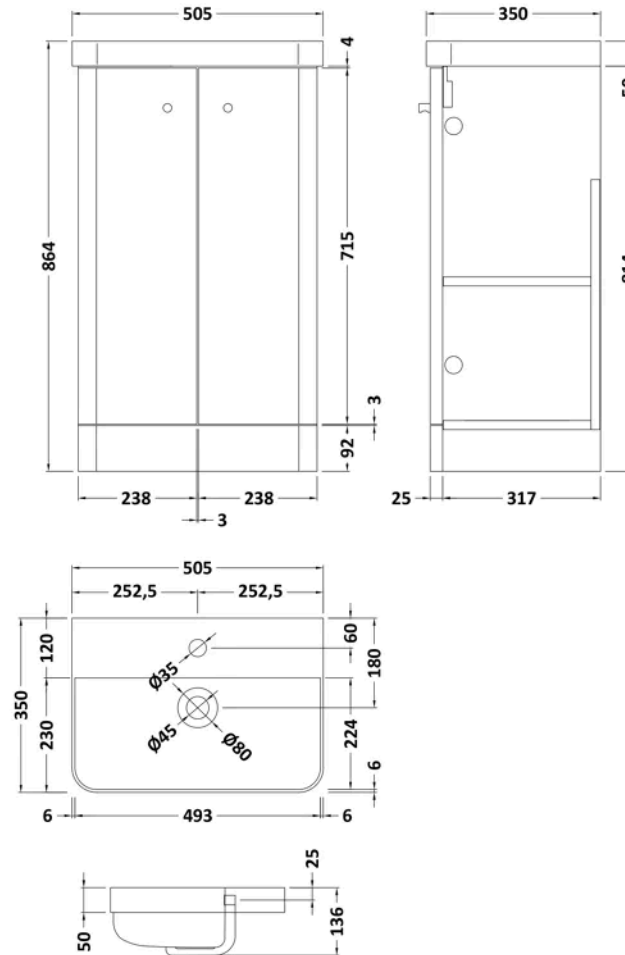

**Sales Code:** COR804

**Barcode:** 5056462658247

**Brand:** nuie

**Description:** nuie Core 500mm Satin Green 2 Door Floor Standing Vanity Unit With Basin

### Product Dimensions

Product	863 x 505 x 355mm (H x W x D)
Packaged	550 x 550 x 550mm (H x W x D)
Nett Weight	27.5 kg
Packaged Weight	0 kg

### Product Details

Country of Origin	China
Product Material	Mfc Painted Matt
Colour/Finish	Satin Green
Mount Type	Floor
Style	Contemporary
Handle Type	Knob
Construction Method	Cam & Wood Dowel
Construction Type	Rigid
Fsc Certified	Yes
Handles Included	Yes
Inner Bowl Depth	224 mm
Inner Bowl Height	86 mm
Inner Bowl Width	493 mm
Leg Set Included	No
Legs Included	No
Material Thickness	16 mm
No. Doors	2
No. Of Tapholes	1
No. Shelves	2
Number Of Bowls	1
Number Of Shelves	2
Overflow Cover Included	No
Overflow Included	Yes
Tap Included	No
Waste Included	No
Waste Shroud	No