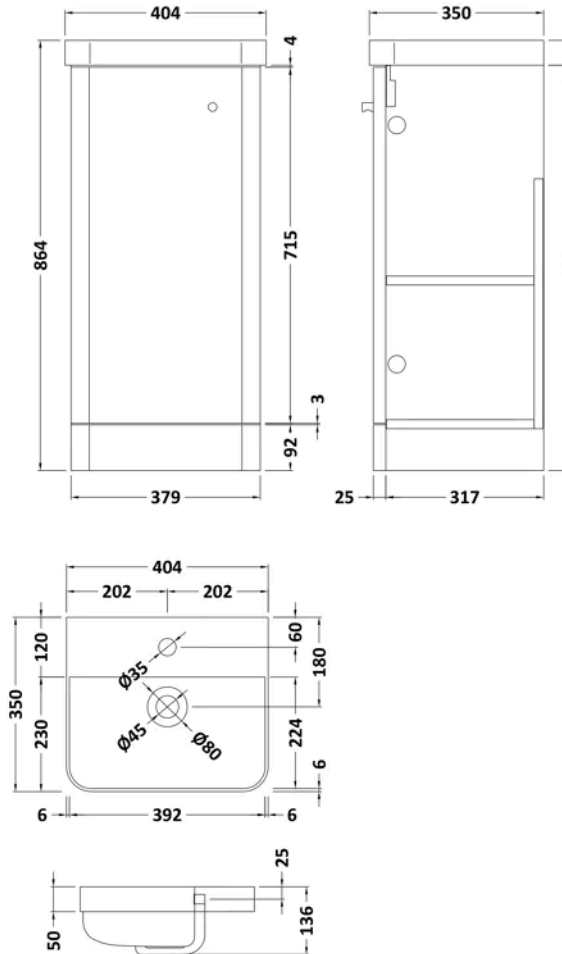

**Sales Code:** COR802

**Barcode:** 5056462658223

**Brand:** nuie

**Description:** nuie Core 400mm Satin Green 1 Door Floor Standing Vanity Unit With Basin

### Product Dimensions

Product	864 x 405 x 355mm (H x W x D)
Packaged	550 x 550 x 550mm (H x W x D)
Nett Weight	25 kg
Packaged Weight	0 kg

### Product Details

Country of Origin	China
Product Material	Mfc Painted Matt
Colour/Finish	Satin Green
Mount Type	Floor
Style	Contemporary
Handle Type	Knob
Construction Method	Cam & Wood Dowel
Construction Type	Rigid
Fsc Certified	Yes
Handles Included	Yes
Inner Bowl Depth	224 mm
Inner Bowl Height	86 mm
Inner Bowl Width	392 mm
Leg Set Included	No
Legs Included	No
Material Thickness	16 mm
No. Doors	1
No. Of Tapholes	1
No. Shelves	2
Number Of Bowls	1
Number Of Shelves	2
Overflow Cover Included	No
Overflow Included	Yes
Tap Included	No
Waste Included	No
Waste Shroud	No