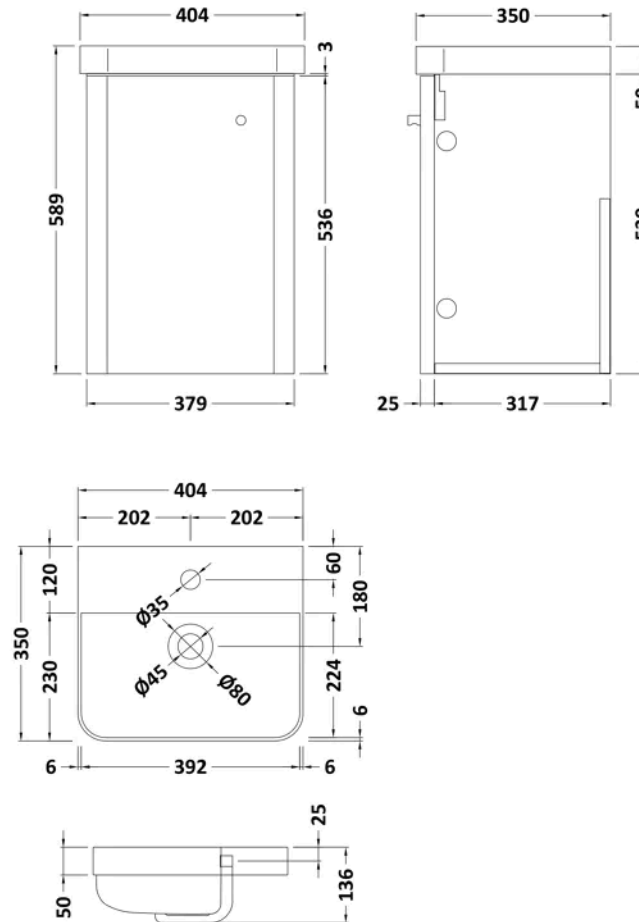

Sales Code: COR801

Barcode: 5056462658162

Brand: nuie

Description: nuie Core 400mm Satin Green 1 Door Wall Hung Vanity Unit With Basin

Product Dimensions

Product	589 x 405 x 355mm (H x W x D)
Packaged	550 x 550 x 550mm (H x W x D)
Nett Weight	23 kg
Packaged Weight	0 kg

Product Details

Country of Origin	China
Product Material	Mfc Painted Matt
Colour/Finish	Satin Green
Mount Type	Wall Hung
Style	Contemporary
Handle Type	Knob
Construction Method	Cam & Wood Dowel
Construction Type	Rigid
Fsc Certified	Yes
Handles Included	Yes
Inner Bowl Depth	224 mm
Inner Bowl Height	86 mm
Inner Bowl Width	392 mm
Leg Set Included	No
Legs Included	No
Material Thickness	16 mm
No. Doors	1
No. Of Tapholes	1
Number Of Bowls	1
Overflow Cover Included	No
Overflow Included	Yes
Tap Included	No
Waste Included	No
Waste Shroud	No