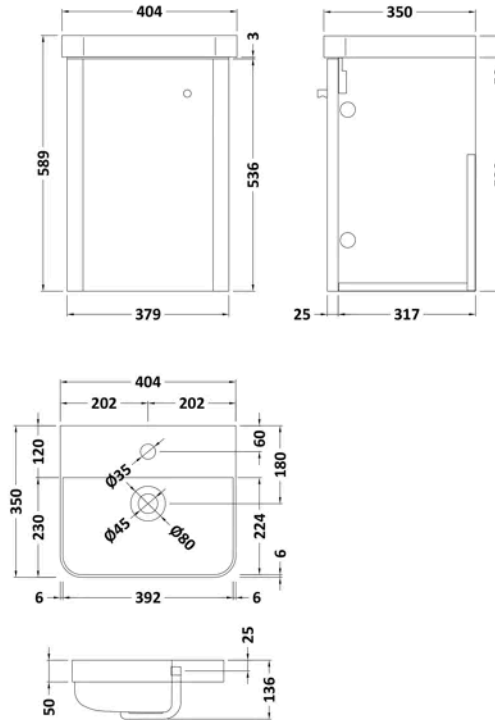

**Sales Code:** COR1801

**Barcode:** 5064007007023

**Brand:** nuie

**Description:** nuie Core 400mm Autumn Oak 1 Door Wall Hung Vanity Unit With Basin

Product Image Not Available

### Product Dimensions

Product	589 x 405 x 355mm (H x W x D)
Packaged	550 x 550 x 550mm (H x W x D)
Nett Weight	23 kg
Packaged Weight	0 kg

### Product Details

Country of Origin	China
Colour/Finish	Autumn Oak
Mount Type	Wall Hung
Style	Contemporary
Handle Type	Knob
Construction Method	Cam & Wood Dowel
Construction Type	Rigid
Fsc Certified	Yes
Handles Included	Yes
Inner Bowl Depth	224 mm
Inner Bowl Height	86 mm
Inner Bowl Width	392 mm
Leg Set Included	No
Legs Included	No
Material Thickness	16 mm
No. Doors	1
No. Of Tapholes	1
Number Of Bowls	1
Overflow Cover Included	No
Overflow Included	Yes
Tap Included	No
Waste Included	No
Waste Shroud	No