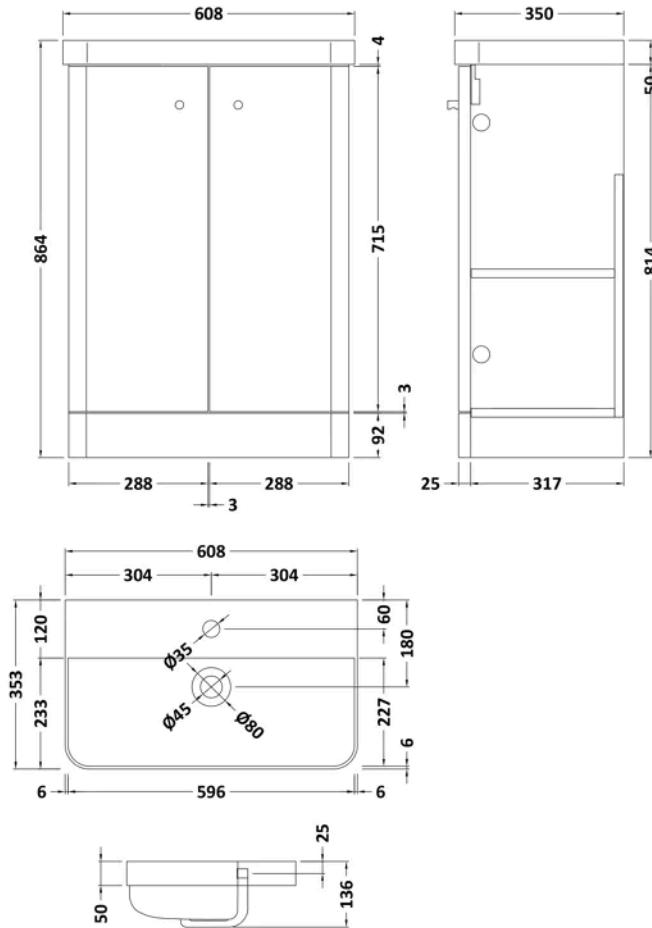

Sales Code: COR1406

Barcode: 5056462658476

Brand: nuie

Description: nuie Core 600mm Soft Black 2 Door Floor Standing Vanity Unit With Basin

Product Dimensions

Product	863 x 605 x 355mm (H x W x D)
Packaged	550 x 550 x 550mm (H x W x D)
Nett Weight	30 kg
Packaged Weight	0 kg

Product Details

Country of Origin	China
Product Material	Mfc Painted Matt
Colour/Finish	Soft Black
Mount Type	Floor
Style	Contemporary
Handle Type	Knob
Construction Method	Cam & Wood Dowel
Construction Type	Rigid
Fsc Certified	Yes
Handles Included	Yes
Inner Bowl Depth	227 mm
Inner Bowl Height	86 mm
Inner Bowl Width	596 mm
Leg Set Included	No
Legs Included	No
Material Thickness	16 mm
No. Doors	2
No. Of Tapholes	1
No. Shelves	2
Number Of Bowls	1
Number Of Shelves	2
Overflow Cover Included	No
Overflow Included	Yes
Tap Included	No
Waste Included	No
Waste Shroud	No