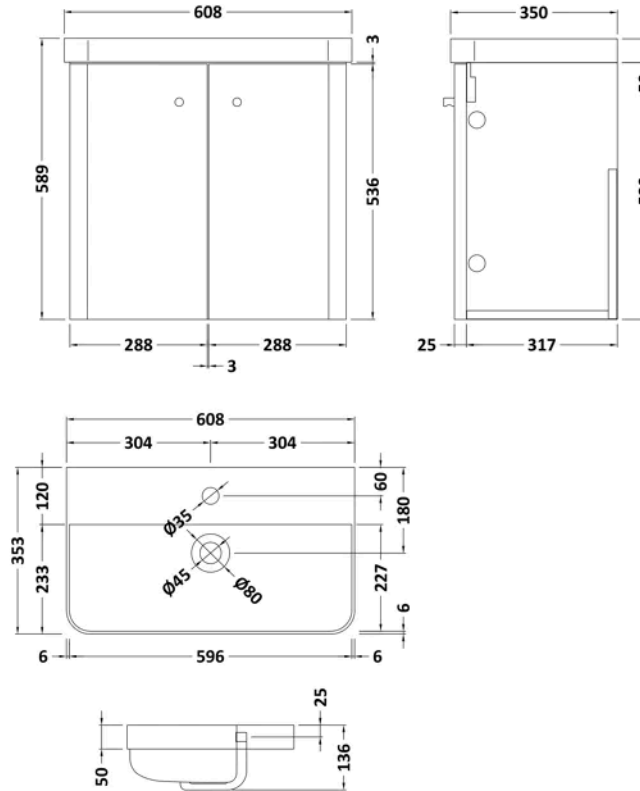

Sales Code: COR1405

Barcode: 5056462658469

Brand: nuie

Description: nuie Core 600mm Soft Black 2 Door Wall Hung Vanity Unit With Basin

Product Dimensions

Product	589 x 605 x 355mm (H x W x D)
Packaged	550 x 550 x 550mm (H x W x D)
Nett Weight	28 kg
Packaged Weight	0 kg

Product Details

Country of Origin	China
Product Material	Mfc Painted Matt
Colour/Finish	Soft Black
Mount Type	Wall Hung
Style	Contemporary
Handle Type	Knob
Construction Method	Cam & Wood Dowel
Construction Type	Rigid
Fsc Certified	Yes
Handles Included	Yes
Inner Bowl Depth	227 mm
Inner Bowl Height	86 mm
Inner Bowl Width	596 mm
Leg Set Included	No
Legs Included	No
Material Thickness	16 mm
No. Doors	2
No. Of Tapholes	1
Number Of Bowls	1
Overflow Cover Included	No
Overflow Included	Yes
Tap Included	No
Waste Included	No
Waste Shroud	No