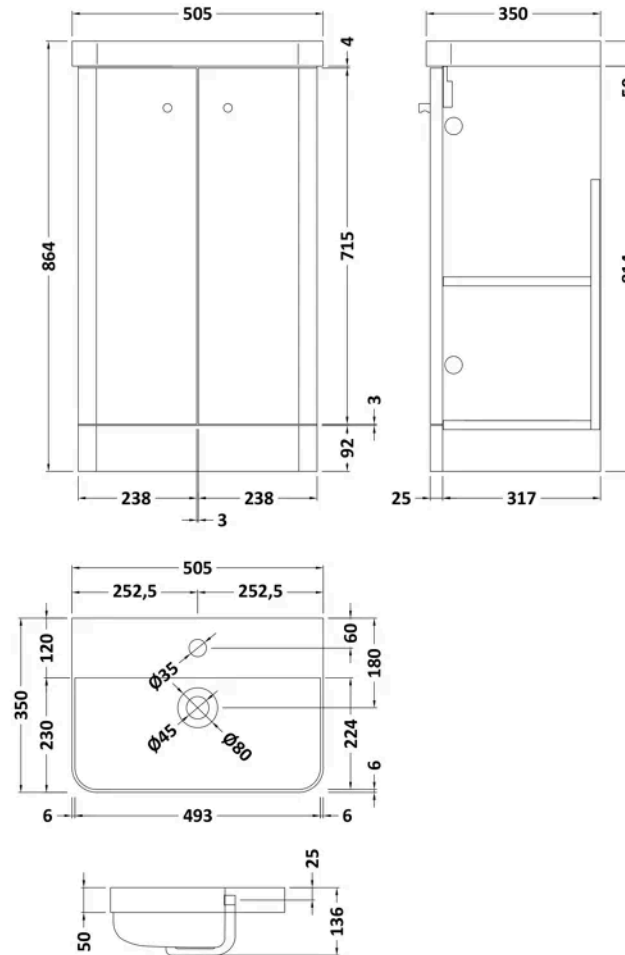

**Sales Code:** COR1404

**Barcode:** 5056462658452

**Brand:** nuie

**Description:** nuie Core 500mm Soft Black 2 Door Floor Standing Vanity Unit With Basin

### Product Dimensions

Product	863 x 505 x 355mm (H x W x D)
Packaged	550 x 550 x 550mm (H x W x D)
Nett Weight	27.5 kg
Packaged Weight	0 kg

### Product Details

Country of Origin	China
Product Material	Mfc Painted Matt
Colour/Finish	Soft Black
Mount Type	Floor
Style	Contemporary
Handle Type	Knob
Construction Method	Cam & Wood Dowel
Construction Type	Rigid
Fsc Certified	Yes
Handles Included	Yes
Inner Bowl Depth	224 mm
Inner Bowl Height	86 mm
Inner Bowl Width	493 mm
Leg Set Included	No
Legs Included	No
Material Thickness	16 mm
No. Doors	2
No. Of Tapholes	1
No. Shelves	2
Number Of Bowls	1
Number Of Shelves	2
Overflow Cover Included	No
Overflow Included	Yes
Tap Included	No
Waste Included	No
Waste Shroud	No