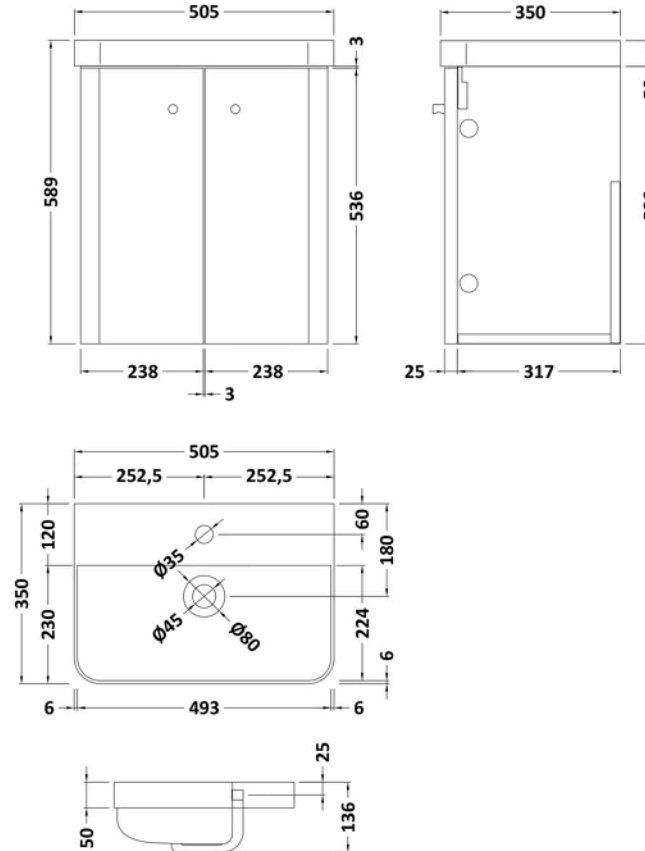

Sales Code: COR1403

Barcode: 5056462658445

Brand: nuie

Description: nuie Core 500mm Soft Black 2 Door Wall Hung Vanity Unit With Basin

Product Dimensions

Product	589 x 505 x 355mm (H x W x D)
Packaged	550 x 550 x 550mm (H x W x D)
Nett Weight	25.5 kg
Packaged Weight	0 kg

Product Details

Country of Origin	China
Product Material	Mfc Painted Matt
Colour/Finish	Soft Black
Mount Type	Wall Hung
Style	Contemporary
Handle Type	Knob
Construction Method	Cam & Wood Dowel
Construction Type	Rigid
Fsc Certified	Yes
Handles Included	Yes
Inner Bowl Depth	224 mm
Inner Bowl Height	86 mm
Inner Bowl Width	493 mm
Leg Set Included	No
Legs Included	No
Material Thickness	16 mm
No. Doors	2
No. Of Tapholes	1
Number Of Bowls	1
Overflow Cover Included	No
Overflow Included	Yes
Tap Included	No
Waste Included	No
Waste Shroud	No