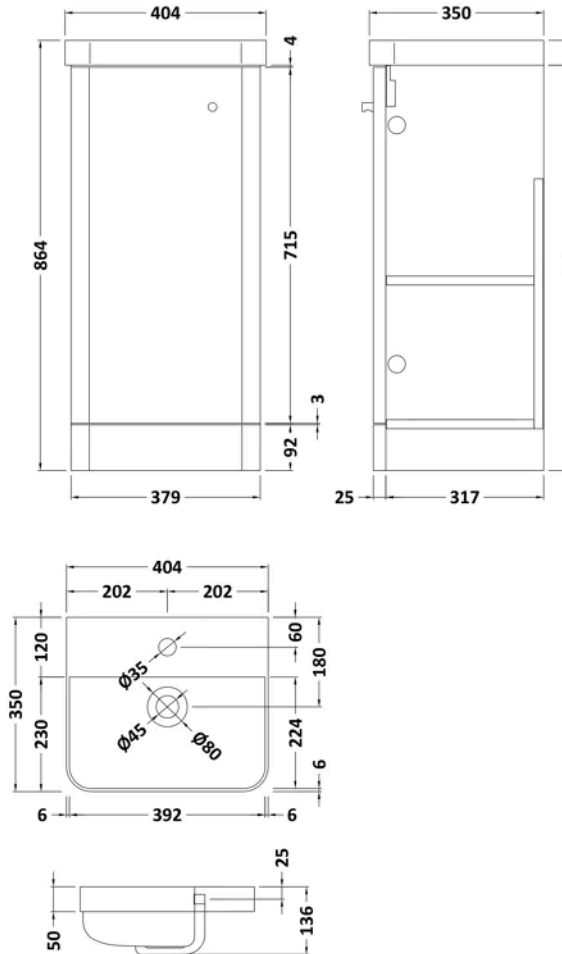

**Sales Code:** COR1402

**Barcode:** 5056462658438

**Brand:** nuie

**Description:** nuie Core 400mm Soft Black 1 Door Floor Standing Vanity Unit With Basin

### Product Dimensions

Product	864 x 405 x 355mm (H x W x D)
Packaged	550 x 550 x 550mm (H x W x D)
Nett Weight	25 kg
Packaged Weight	0 kg

### Product Details

Country of Origin	China
Product Material	Mfc Painted Matt
Colour/Finish	Soft Black
Mount Type	Floor
Style	Contemporary
Handle Type	Knob
Construction Method	Cam & Wood Dowel
Construction Type	Rigid
Fsc Certified	Yes
Handles Included	Yes
Inner Bowl Depth	224 mm
Inner Bowl Height	86 mm
Inner Bowl Width	392 mm
Leg Set Included	No
Legs Included	No
Material Thickness	16 mm
No. Doors	1
No. Of Tapholes	1
No. Shelves	2
Number Of Bowls	1
Number Of Shelves	2
Overflow Cover Included	No
Overflow Included	Yes
Tap Included	No
Waste Included	No
Waste Shroud	No