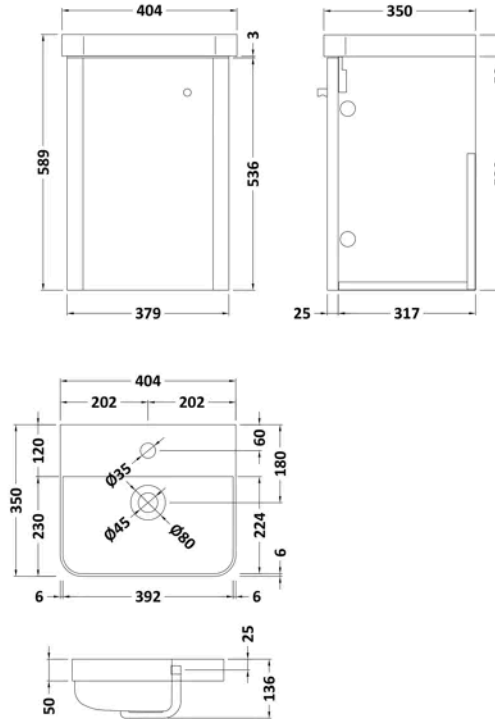

Sales Code: COR1401

Barcode: 5056462658421

Brand: nuie

Description: nuie Core 400mm Soft Black 1 Door Wall Hung Vanity Unit With Basin

Product Dimensions

Product	589 x 405 x 355mm (H x W x D)
Packaged	550 x 550 x 550mm (H x W x D)
Nett Weight	23 kg
Packaged Weight	0 kg

Product Details

Country of Origin	China
Product Material	Mfc Painted Matt
Colour/Finish	Soft Black
Mount Type	Wall Hung
Style	Contemporary
Handle Type	Knob
Construction Method	Cam & Wood Dowel
Construction Type	Rigid
Fsc Certified	Yes
Handles Included	Yes
Inner Bowl Depth	224 mm
Inner Bowl Height	86 mm
Inner Bowl Width	392 mm
Leg Set Included	No
Legs Included	No
Material Thickness	16 mm
No. Doors	1
No. Of Tapholes	1
Number Of Bowls	1
Overflow Cover Included	No
Overflow Included	Yes
Tap Included	No
Waste Included	No
Waste Shroud	No