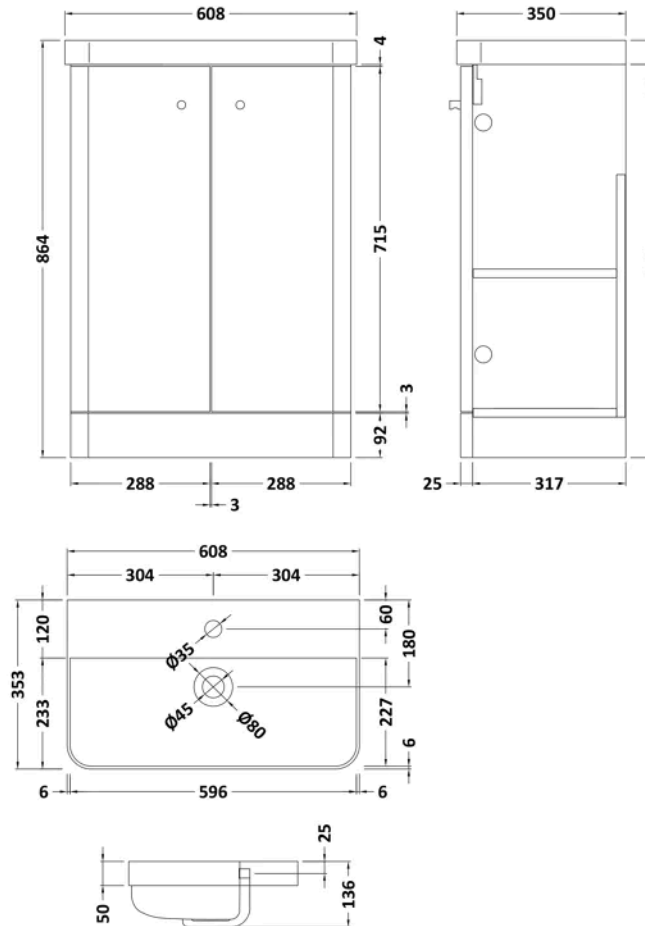

Sales Code: COR106

Barcode: 5056211897194

Brand: nuie

Description: nuie Core 600mm Gloss White 2 Door Floor Standing Vanity Unit With Basin

Product Dimensions

Product	863 x 605 x 355mm (H x W x D)
Packaged	550 x 550 x 550mm (H x W x D)
Nett Weight	0.1 kg
Packaged Weight	0.1 kg

Product Details

Country of Origin	China
Product Material	Mfc Painted Gloss
Colour/Finish	Gloss White
Mount Type	Floor
Style	Contemporary
Handle Type	Knob
Construction Method	Cam & Wood Dowel
Construction Type	Rigid
Fsc Certified	Yes
Handles Included	Yes
Inner Bowl Depth	227 mm
Inner Bowl Height	86 mm
Inner Bowl Width	596 mm
Leg Set Included	No
Legs Included	No
Material Thickness	16 mm
No. Doors	2
No. Of Tapholes	1
No. Shelves	2
Number Of Bowls	1
Number Of Shelves	2
Overflow Cover Included	No
Overflow Included	Yes
Tap Included	No
Waste Included	No
Waste Shroud	No