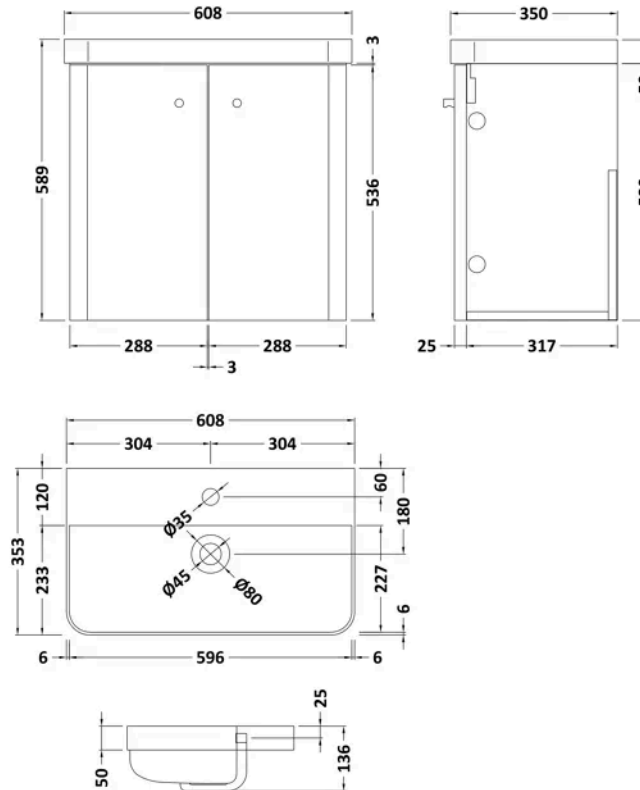

Sales Code: COR105

Barcode: 5056211897163

Brand: nuie

Description: nuie Core 600mm Gloss White 2 Door Wall Hung Vanity Unit With Basin

Product Dimensions

Product	589 x 605 x 355mm (H x W x D)
Packaged	550 x 550 x 550mm (H x W x D)
Nett Weight	0.1 kg
Packaged Weight	0.1 kg

Product Details

Country of Origin	China
Product Material	Mfc Painted Gloss
Colour/Finish	Gloss White
Mount Type	Wall Hung
Style	Contemporary
Handle Type	Knob
Construction Method	Cam & Wood Dowel
Construction Type	Rigid
Fsc Certified	Yes
Handles Included	Yes
Inner Bowl Depth	227 mm
Inner Bowl Height	86 mm
Inner Bowl Width	596 mm
Leg Set Included	No
Legs Included	No
Material Thickness	16 mm
No. Doors	2
No. Of Tapholes	1
Number Of Bowls	1
Overflow Cover Included	No
Overflow Included	Yes
Tap Included	No
Waste Included	No
Waste Shroud	No