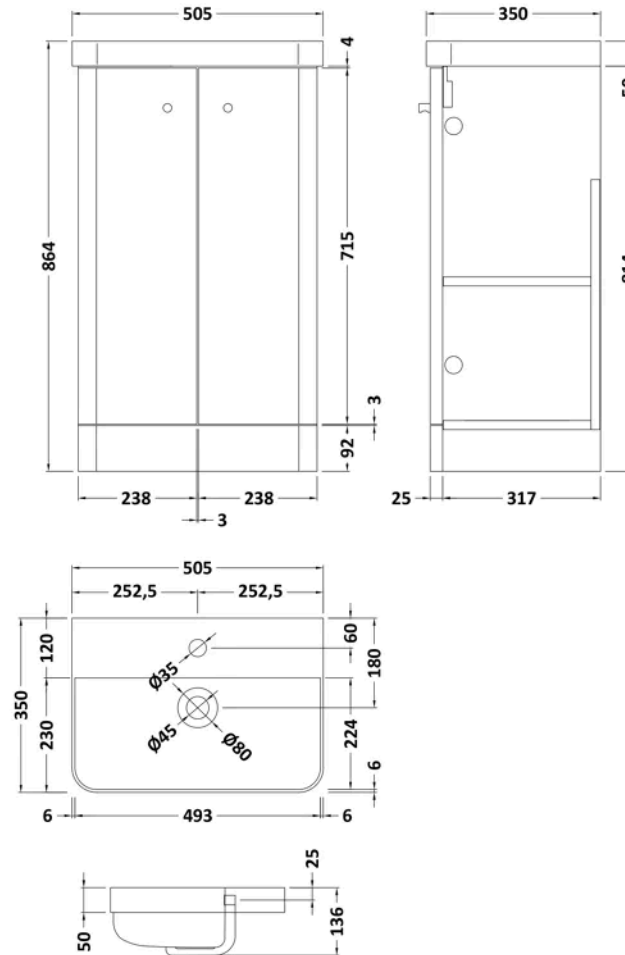

Sales Code: COR104

Barcode: 5056211897132

Brand: nuie

Description: nuie Core 500mm Gloss White 2 Door Floor Standing Vanity Unit With Basin

Product Dimensions

Product	863 x 505 x 355mm (H x W x D)
Packaged	550 x 550 x 550mm (H x W x D)
Nett Weight	0.1 kg
Packaged Weight	0.1 kg

Product Details

Country of Origin	China
Product Material	Mfc Painted Gloss
Colour/Finish	Gloss White
Mount Type	Floor
Style	Contemporary
Handle Type	Knob
Construction Method	Cam & Wood Dowel
Construction Type	Rigid
Fsc Certified	Yes
Handles Included	Yes
Inner Bowl Depth	224 mm
Inner Bowl Height	86 mm
Inner Bowl Width	493 mm
Leg Set Included	No
Legs Included	No
Material Thickness	16 mm
No. Doors	2
No. Of Tapholes	1
No. Shelves	2
Number Of Bowls	1
Number Of Shelves	2
Overflow Cover Included	No
Overflow Included	Yes
Tap Included	No
Waste Included	No
Waste Shroud	No