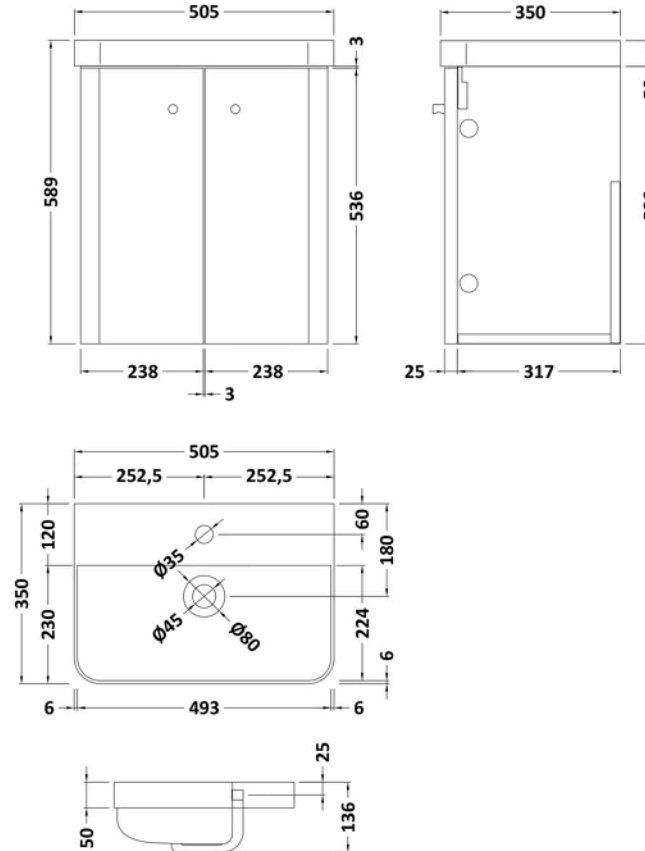

Sales Code: COR103

Barcode: 5056211897101

Brand: nuie

Description: nuie Core 500mm Gloss White 2 Door Wall Hung Vanity Unit With Basin

Product Dimensions

Product	589 x 505 x 355mm (H x W x D)
Packaged	550 x 550 x 550mm (H x W x D)
Nett Weight	0.1 kg
Packaged Weight	0.1 kg

Product Details

Country of Origin	China
Product Material	Mfc Painted Gloss
Colour/Finish	Gloss White
Mount Type	Wall Hung
Style	Contemporary
Handle Type	Knob
Construction Method	Cam & Wood Dowel
Construction Type	Rigid
Fsc Certified	Yes
Handles Included	Yes
Inner Bowl Depth	224 mm
Inner Bowl Height	86 mm
Inner Bowl Width	493 mm
Leg Set Included	No
Legs Included	No
Material Thickness	16 mm
No. Doors	2
No. Of Tapholes	1
Number Of Bowls	1
Overflow Cover Included	No
Overflow Included	Yes
Tap Included	No
Waste Included	No
Waste Shroud	No