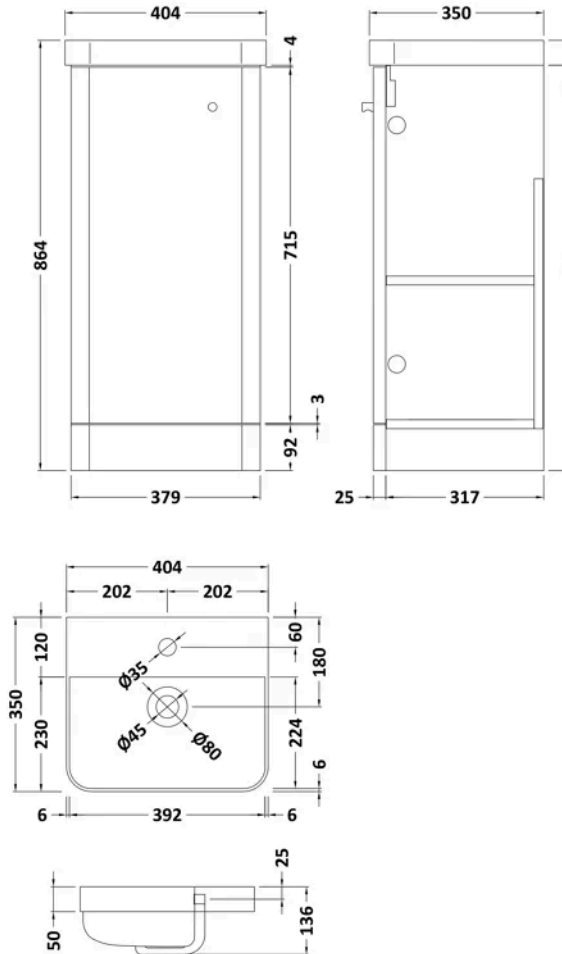

Sales Code: COR102

Barcode: 5056211897071

Brand: nuie

Description: nuie Core 400mm Gloss White 1 Door Floor Standing Vanity Unit With Basin

Product Dimensions

Product	864 x 405 x 355mm (H x W x D)
Packaged	550 x 550 x 550mm (H x W x D)
Nett Weight	0.1 kg
Packaged Weight	0.1 kg

Product Details

Country of Origin	China
Product Material	Mfc Painted Gloss
Colour/Finish	Gloss White
Mount Type	Floor
Style	Contemporary
Handle Type	Knob
Construction Method	Cam & Wood Dowel
Construction Type	Rigid
Fsc Certified	Yes
Handles Included	Yes
Inner Bowl Depth	224 mm
Inner Bowl Height	86 mm
Inner Bowl Width	392 mm
Leg Set Included	No
Legs Included	No
Material Thickness	16 mm
No. Doors	1
No. Of Tapholes	1
No. Shelves	2
Number Of Bowls	1
Number Of Shelves	2
Overflow Cover Included	No
Overflow Included	Yes
Tap Included	No
Waste Included	No
Waste Shroud	No